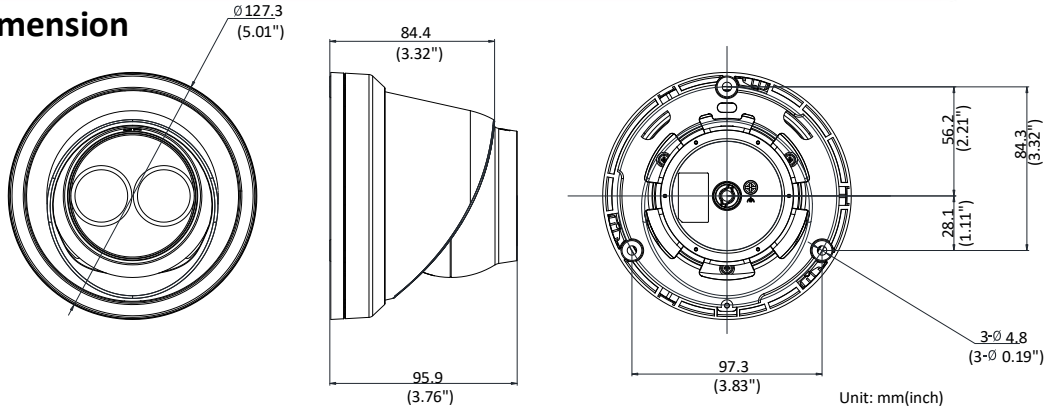

Protocols	TCP/IP, UDP, ICMP, HTTP, HTTPS, FTP, DHCP, DNS, DDNS, RTP, RTSP, RTCP, PPPoE, NTP, UPnP, SMTP, SNMP, IGMP, 802.1X, QoS, IPv6
Standard	ONVIF (PROFILE S, PROFILE G), ISAPI
General Function	One-key Reset, Dual-VCA, Anti-Flicker, Heartbeat, Mirror, Password Protection, Privacy Mask, Watermark, IP Address Filter
Firmware Version	V5.5.80
API	ONVIF (PROFILE S, PROFILE G), ISAPI
Simultaneous Live View	Up to 6 channels
User/Host	Up to 32 users 3 levels: Administrator, Operator and User
Client	iVMS-4200, Hik-Connect, iVMS-5200, iVMS-4500
Web Browser	Plug-in required live view: IE8+, Chrome 41.0-44, Firefox 30.0-51, Safari 8.0-11 Plug-in free live view: Chrome 45.0+, Firefox 52.0+
<b>Interface</b>	
Communication Interface	1 RJ45 10M/100M self-adaptive Ethernet port
On-board Storage	Built-in microSD/SDHC/SDXC slot, up to 128 GB
Reset Button	Yes
<b>Smart Feature-set</b>	
Behavior Analysis	Line crossing detection, intrusion detection, unattended baggage detection, object removal detection
Exception Detection	Scene change detection
Face Detection	Yes
<b>General</b>	
Operating Conditions	-30 °C to +60 °C (-22 °F to +140 °F), Humidity 95% or less (non-condensing)
Power Supply	12 VDC ± 25%, 6 W PoE(802.3af, 36 V to 57 V, class 3), 7 W
IR Range	Up to 30 m
Protection Level	IP67
Material	Metal
Dimensions	Camera: $\Phi$ 127.3 × 95.9 mm (5.01" × 3.78") Package: 150 × 150 × 141 mm (5.91" × 5.91" × 5.55")
Weight	Camera: 620 g (1.37 lb.)

## Dimension