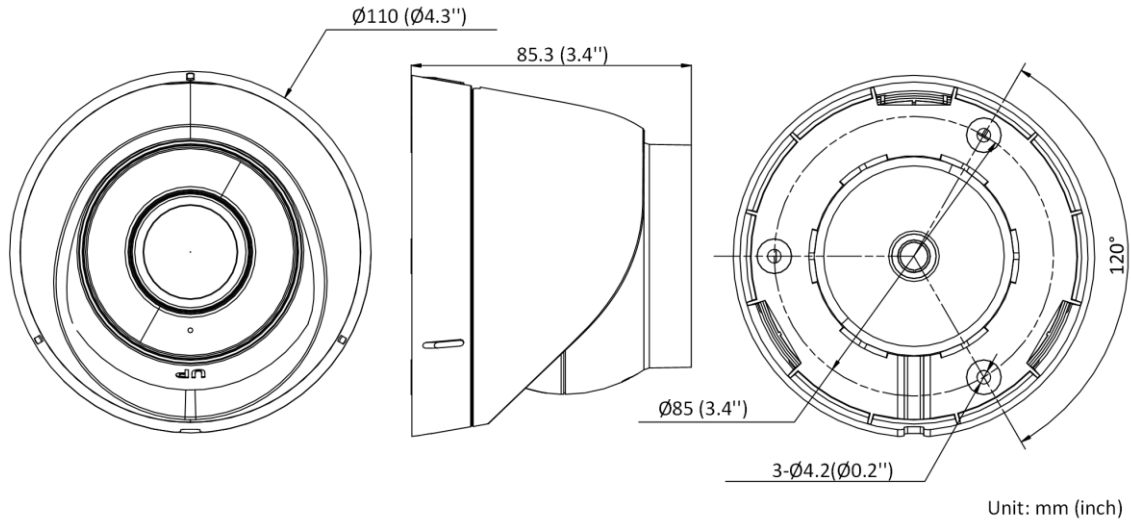

▪ **Available Model**

DS-2CD1323G0-IUF(2.8/4 mm)

▪ **Dimension**

▪ **Accessory**

▪ **Optional**

DS-1272ZJ-110-TRS Wall Mount	DS-1275ZJ-SUS Vertical Pole Mount	DS-1280ZJ-S Junction Box	DS-1276ZJ-SUS Corner Mount