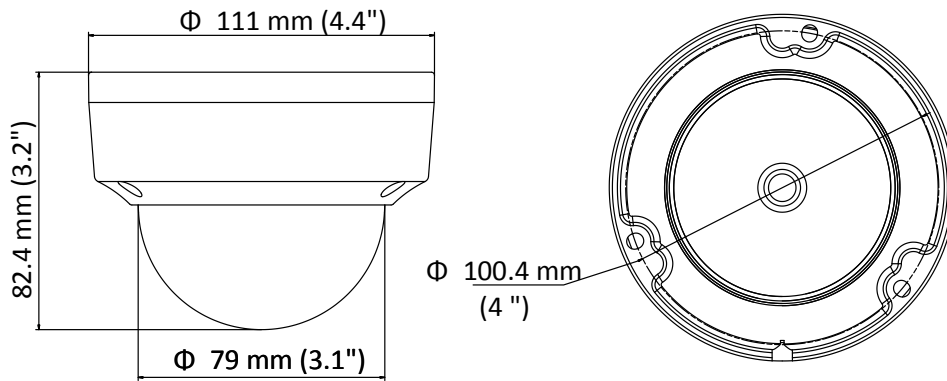

Dimension

Accessories

Distributed by

HIKVISION

Headquarters

No.555 Qianmo Road, Binjiang District,
Hangzhou 310051, China
T +86-571-8807-5998
overseasbusiness@hikvision.com

Hikvision USA
T +1-909-895-0400
sales.usa@hikvision.com

Hikvision Australia
T +61-2-8599-4233
salesau@hikvision.com

Hikvision India
T +91-22-28469900
sales@pramahikvision.com

Hikvision Canada
T +1-866-200-6690
sales.canada@hikvision.com

Hikvision Thailand
T +662-275-9949
sales.thailand@hikvision.com

Hikvision Europe
T +31-23-5542770
sales.eu@hikvision.com

Hikvision Italy
T +39-0438-6902
info.it@hikvision.com

Hikvision Brazil
T +55 11 3318-0050
Latam.support@hikvision.com

Hikvision Turkey
T +90 [216]521 7070- 7074
sales.tr@hikvision.com

Hikvision Malaysia
T +601-7652-2413
sales.my@hikvision.com

Hikvision UK & Ireland
T +01628-902140
sales.uk@hikvision.com

Hikvision South Africa
Tel: +27 [10] 0351172
sale.africa@hikvision.com

Hikvision France
T +33[0]1-85-330-450
info.fr@hikvision.com

Hikvision Kazakhstan
T +7-727-9730667
nikia.panfilov@hikvision.ru

Hikvision Vietnam
T +84-974270888
sales.vt@hikvision.com

Hikvision UAE
T +971-4-4432090
salesme@hikvision.com

Hikvision Singapore
T +65-6684-4718
sg@hikvision.com

Hikvision Spain
T +34-91-737-16-55
info.es@hikvision.com

Hikvision Tashkent
T +99-87-1238-9438
uzb@hikvision.ru

Hikvision Hong Kong
T +852-2151-1761
info.hk@hikvision.com

Hikvision Russia
T +7-495-669-67-99
saleru@hikvision.com

Hikvision Korea
T +82-[0]31-731-8817
sales.korea@hikvision.com

Hikvision Poland
T +48-22-460-01-50
info.pl@hikvision.com

Hikvision Indonesia
T +62-21-2933759
Sales.Indonesia@hikvision.com

Hikvision Colombia
sales.colombia@hikvision.com