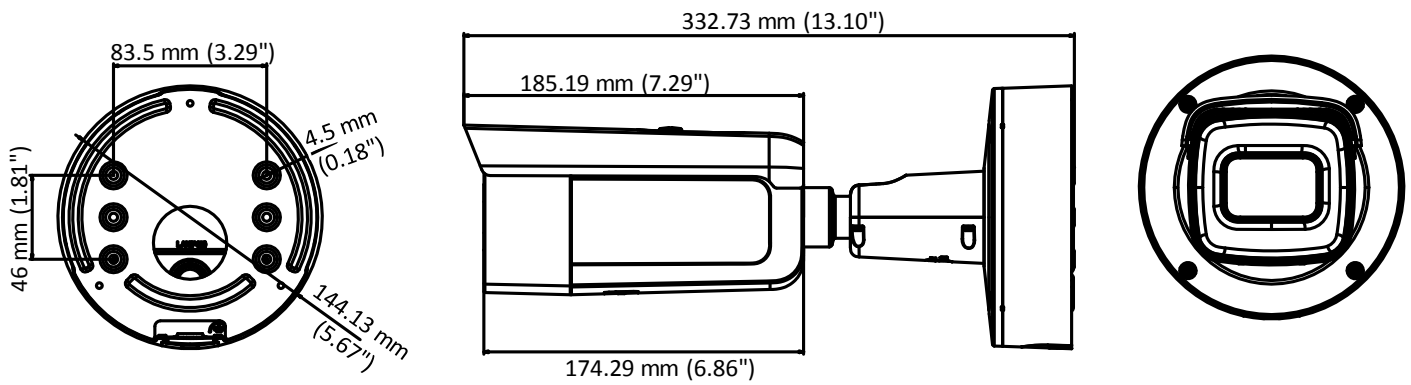

Material	Metal
Dimensions	Φ144.13×332.73 mm (Φ5.67"× 13.10")
Weight	Camera: Approx. 1890 g (4.17 lb.)

Available Model:

DS-2CD2625FWD-IZS

Dimensions

Accessories

Distributed by

**HIKVISION®****Headquarters**

No.555 Qianmo Road, Binjiang District,
Hangzhou 310051, China
T +86-571-8807-5998
overseasbusiness@hikvision.com