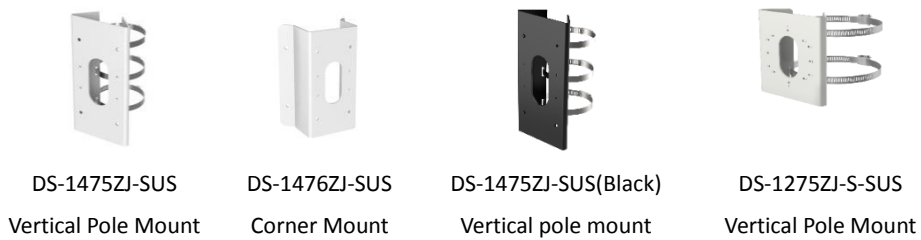

DS-2CD2625FWD-IZS 2 MP IR Varifocal Bullet Network Camera

Key Features

- 1/2.8" Progressive Scan CMOS
- 1920 × 1080 @30fps
- Powered by Darkfighter
- H.265, H.265+
- 120dB WDR
- IP66, IK10
- IR range: up to 50 m
- BLC/3D DNR/ROI/HLC
- Smart encoding: Support low bit rate, low latency
- 4 behavior analyses and face detection
- Color: 0.005 Lux @ (F1.2, AGC ON), 0 Lux with IR
Color: 0.0068 Lux @ (F1.4, AGC ON), 0 Lux with IR

Material	Metal
Dimensions	Φ144.13×332.73 mm (Φ5.67"× 13.10")
Weight	Camera: Approx. 1890 g (4.17 lb.)

Available Model:

DS-2CD2625FWD-IZS

Dimensions

Accessories

Distributed by

**HIKVISION®****Headquarters**

No.555 Qianmo Road, Binjiang District,
Hangzhou 310051, China
T +86-571-8807-5998
overseasbusiness@hikvision.com