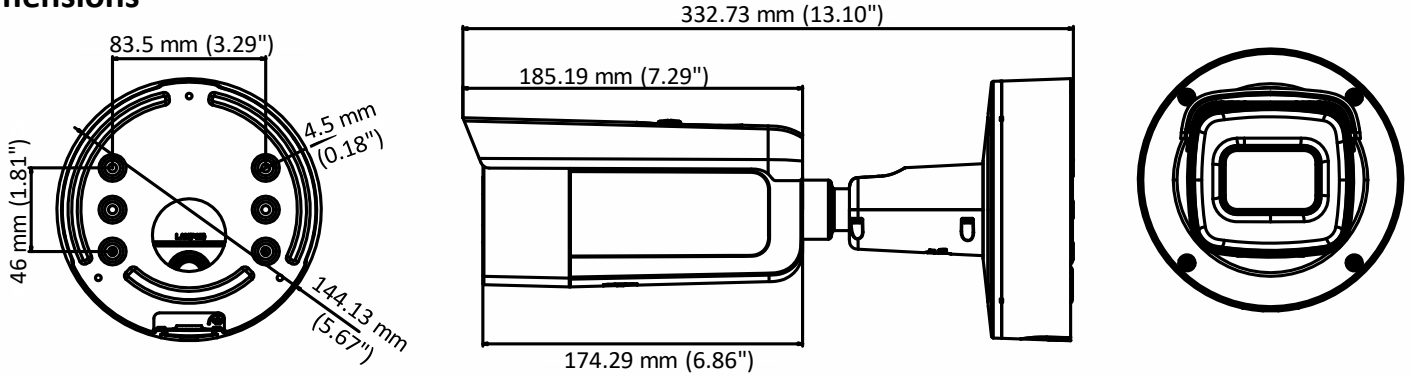

Available Model:

DS-2CD2623G0-IZS (2.8 to 12 mm)

Dimensions