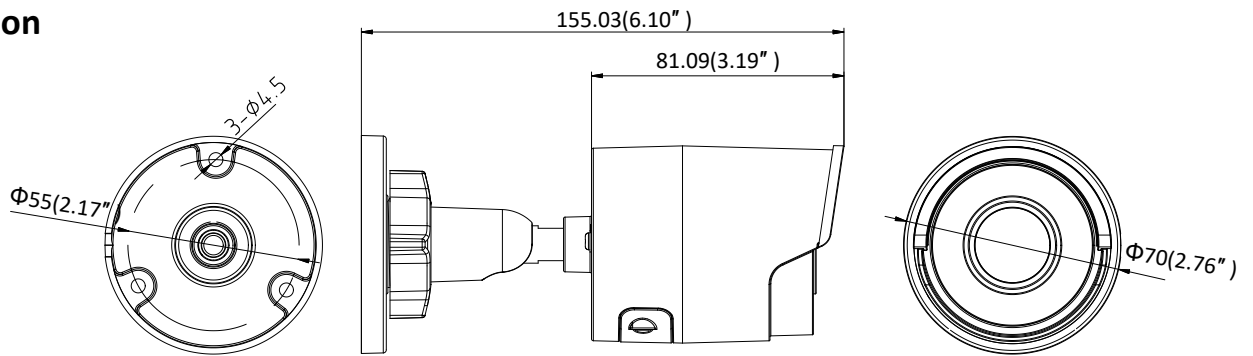

Dimension

Unit: mm

Accessory

Distributed by