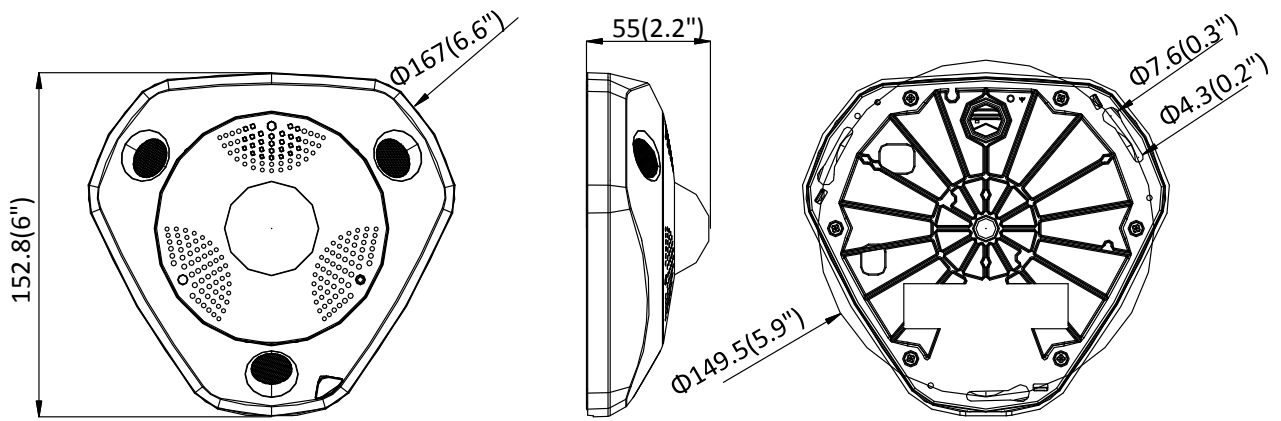

Operating Conditions	-40 °C to +60 °C (-40 °F to +140 °F), Humidity 95% or less (non-condensing)
Power Supply	12 VDC $\pm$ 20%, PoE (802.3at, class 4), -S model: two-core terminal block Without -S model: $\Phi$ 5.5 $\times$ 2.1 mm coaxial power plug
Power Consumption	12 VDC, 1 A, max. 12.5 W s PoE (802.3at, 42.5 to 57 V), 0.4 A to 0.3 A, max. 15 W
Protection Level (-V)	IP67, IK10
Heater	Yes
Material	Metal
Dimensions	Without -V model: 167.4 $\times$ 152.8 $\times$ 46.8 mm (6. 6" $\times$ 6" $\times$ 1.8") With -V model: 167 $\times$ 152.8 $\times$ 55 mm (6. 6" $\times$ 6" $\times$ 2.2")
Weight	Approx. 1400 g (3.09 lbs)

### Available Model

DS-2CD63C5G0-I (1.29 mm); DS-2CD63C5G0-IS (1.29 mm), DS-2CD63C5G0-IV (1.29 mm), DS-2CD63C5G0-IVS (1.29 mm)

### Dimensions

Without -V Model

With -V Model

Unit: mm(inch)

**Accessories**

**DS-1280ZJ-DM25**  
Junction Box

**DS-1281ZJ-DM25**  
Inclined Ceiling Mount

**DS-1273ZJ-DM25**  
Wall Mount