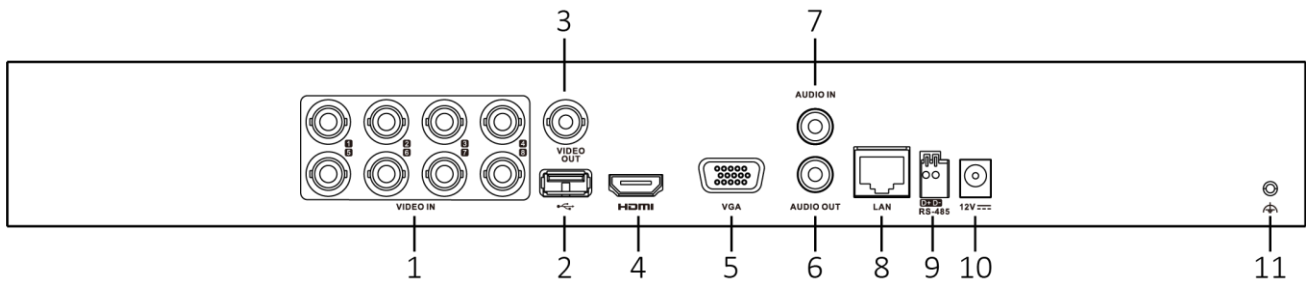

Physical Interface

*: The rear panel of iDS-7204HUHI-M2/S provides 4 video input interfaces.

No.	Description	No.	Description
1	VIDEO IN	7	AUDIO IN, RCA connector
2	USB interface	8	LAN network interface
3	VIDEO OUT	9	RS-485 serial interface
4	HDMI interface	10	12 VDC power input
5	VGA interface	11	GND
6	AUDIO OUT, RCA connector