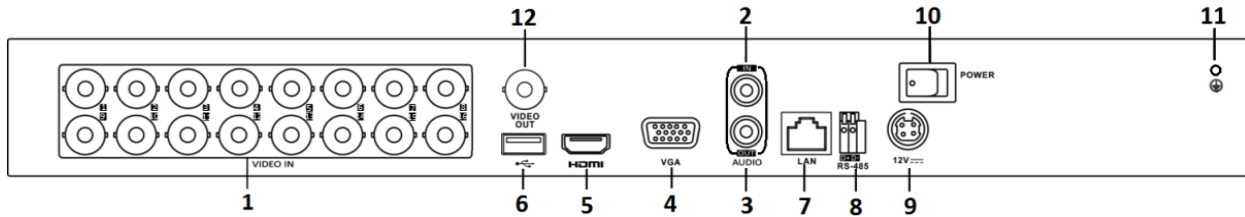

Physical Interface

*: The rear panel of DS-7208HQHI-K2(S) provides 8 video input interfaces.

No.	Description	No.	Description
1	VIDEO IN	7	LAN Network Interface
2	AUDIO IN, RCA Connector	8	RS-485 Serial Interface
3	AUDIO OUT, RCA Connector	9	Power Input
4	VGA Interface	10	Power Switch
5	HDMI Interface	11	GND
6	USB Interface	12	VIDEO OUT