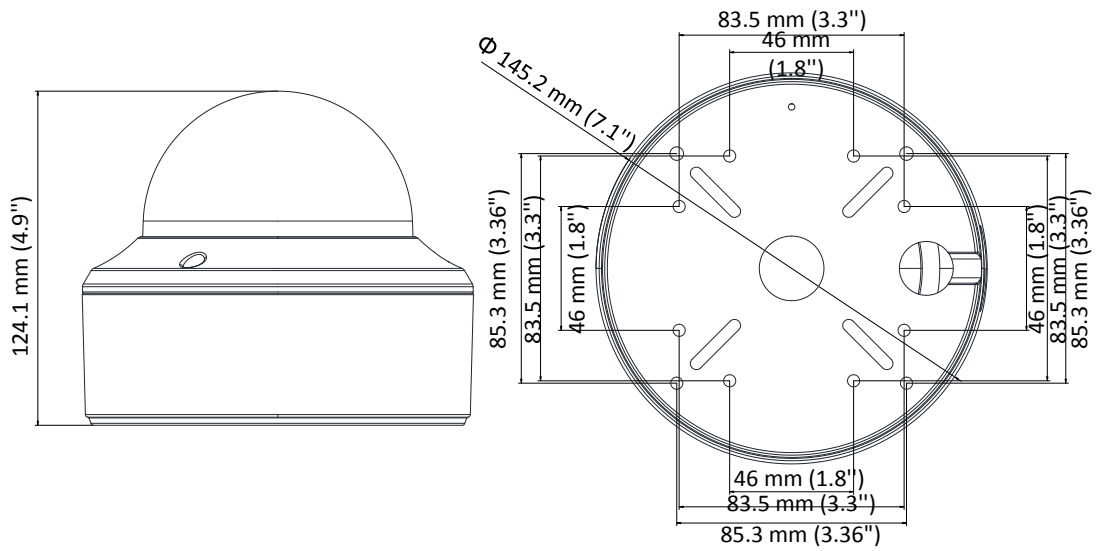

Order Model

DS-2CE56D8T-AVPIT3ZF

DS-2CE56D8T-VPIT3ZF

Dimension