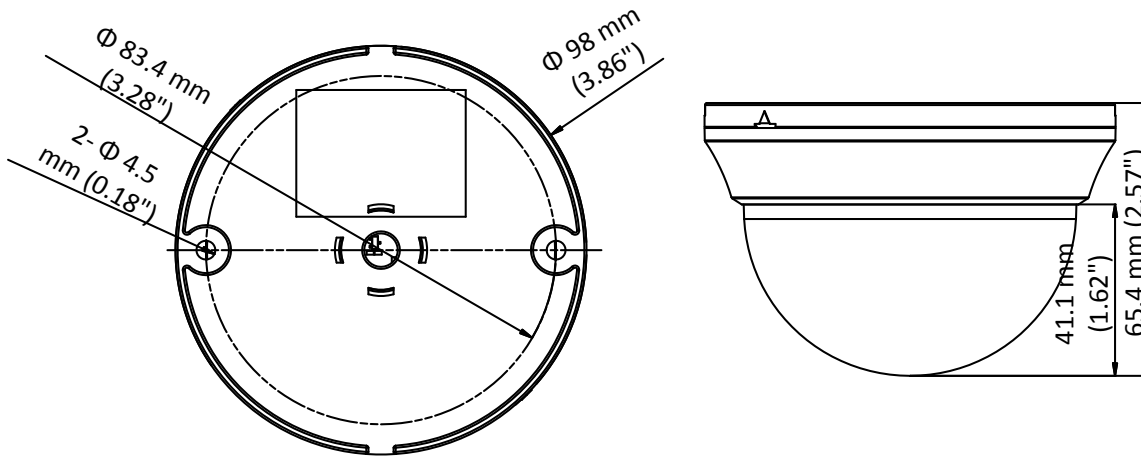

Dimensions