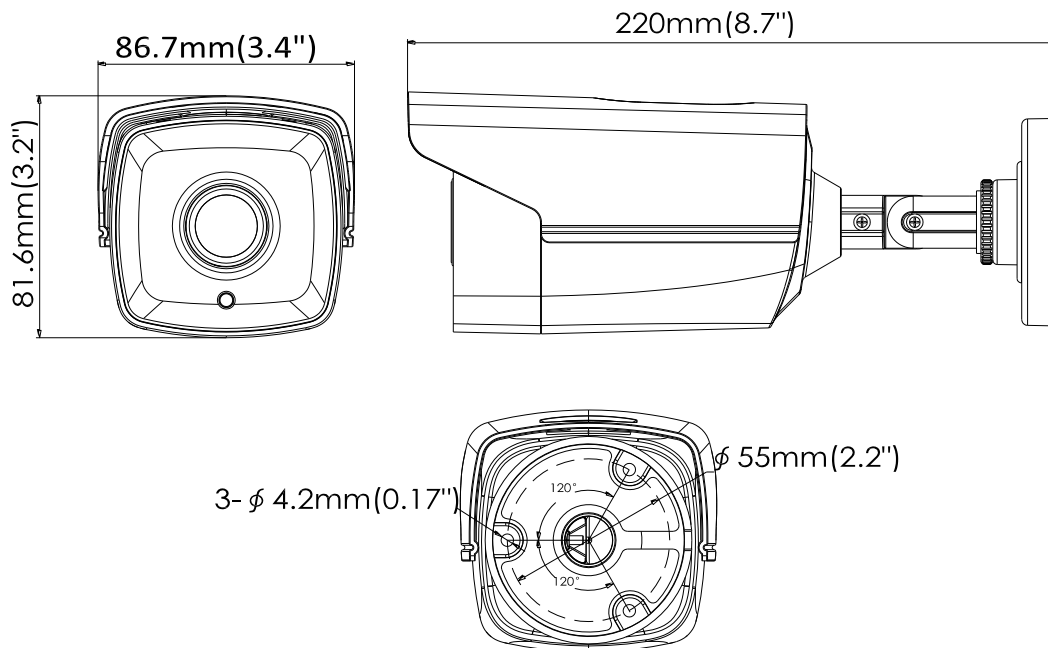

### Key Features

- 2 Megapixel high-performance CMOS
- Analog HD output, up to 1080P resolution
- True Day/Night, Smart IR
- EXIR technology, up to 80m IR distance
- IP66 weatherproof

## Specifications

<b>Camera</b>	
Image Sensor	2MP CMOS Image Sensor
Signal System	PAL/NTSC
Effective Pixels	1920(H)*1080(V)
Min. illumination	0.01 Lux @ (F1.2,AGC ON),0 Lux with IR
Shutter Time	1/25(1/30)s to 1/50,000s
Lens	3.6mm (6mm, 8mm, 12mm, 16mm optional)
	Angle of View: 82.2°(3.6mm), 54°(6mm), 37.7°(8mm), 24.2°(3.6mm), 18.8°(6mm)
Lens Mount	M12
Day & Night	ICR
Angle Adjustment	Pan: 0 - 360°, Tilt: 0 - 180°, Rotation: 0 - 360°
Synchronization	Internal synchronization
Video Frame Rate	1080p@25fps/1080p@30fps
HD Video Output	1 Analog HD output
S/N Ratio	>62dB
<b>General</b>	
Operating Conditions	-40 °C – 60 °C (-40 °F – 140 °F), Humidity 90% or less (non-condensing)
Power Supply	12 VDC ± 15%
Power Consumption	Max. 6W
Protection Level	IP66
IR Range	Up to 80m
Dimensions	86.22×82.05×220.13mm(3.39"×3.23"×8.67")
Weight	430 g (0.95 lbs)

## Dimensions