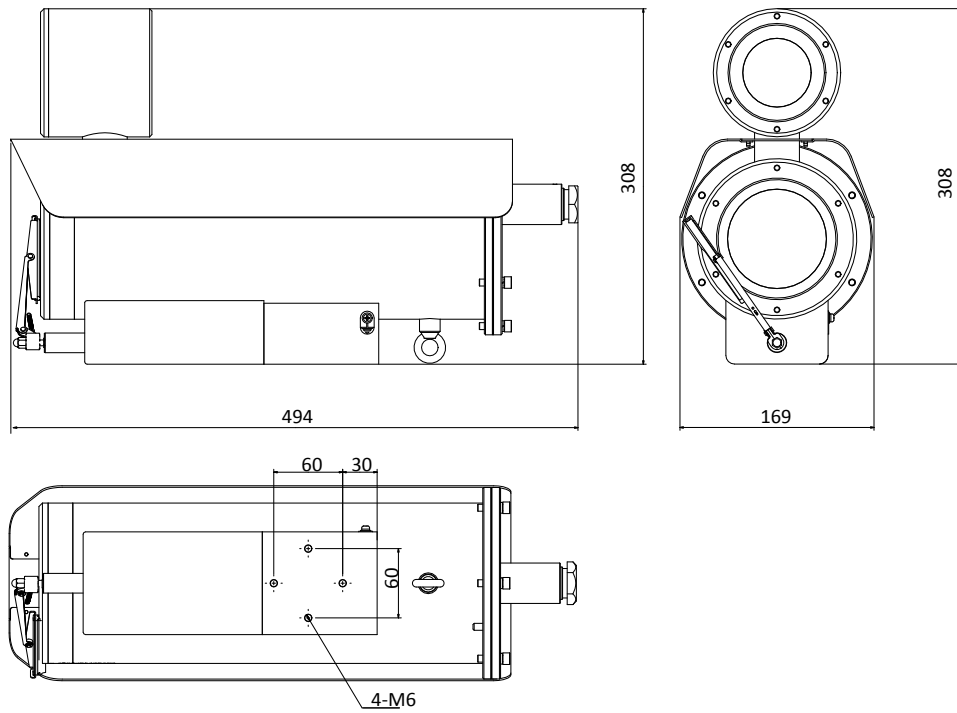

Available Models

DS-2XE6452F-IZHS, DS-2XE6452F-IZHRS

Dimension

-IZHS:

-IZHRS:

Unit: mm

Accessories

DS-1707ZJ-Y
Wall mount