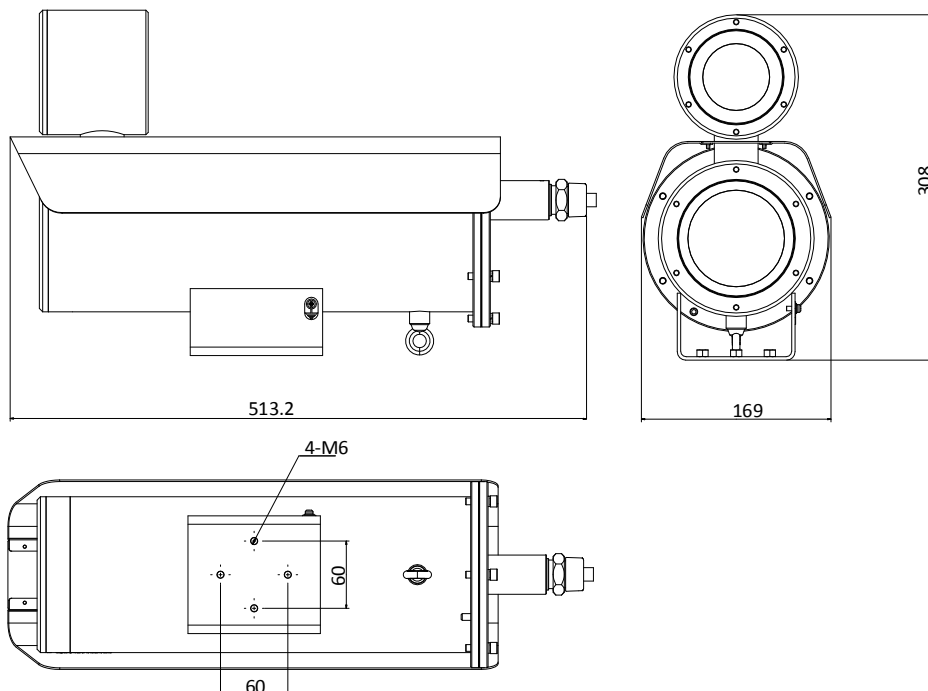

Dimensions	513.2 × 169 × 308 mm (20.2" × 6.65" × 12.13") Package: 753 × 313 × 424 mm (29.65" × 12.32" × 16.69")
Weight	-IZHRS: camera, 17.8 kg (39.24 lb.); with package, 19.8 kg (43.65lb.) -IZHS: camera, 16.8 kg (37.04 lb.); with package, 18.8 kg (41.45 lb.)
<b>Approval</b>	
EMC	FCC: FCC-SDoC(ANSI C63.4,FCC Part15 sub B ) CE: CE-EMC(EN 50130-4:2011+A1:2014,EN 55032:2015,EN 61000-3-2:2014,EN 61000-3-3:2013 ) IC: IC-VoC(ICES-003 Issue 7:2020)
Safety	CB: IEC 60950-1 CE: CE-LVD(EN 60950-1:2006+A11:2009+A1:2010+A12:2011+A2:2013) LOA: SANS IEC60950-1
Chemistry	CE: CE-RoHS(RoHS Directive 2011/65/EU+2015/863)

## Available Models

DS-2XE6422FWD-IZHS (2.8-12mm), DS-2XE6422FWD-IZHRS (2.8-12mm), DS-2XE6422FWD-IZHS (8-32mm), DS-2XE6422FWD-IZHRS (8-32mm)

*\*You are recommended to purchase memory card together with the product if needed. After ordering, the memory card will be installed to product during manufacturing.*

## Dimension

-IZHS:

**-IZHRS:**

Unit: mm

**Accessories**

Distributed by

**DS-1707ZJ-Y**  
Wall mount (316L stainless steel)

**DS-1707ZJ-Y-E**  
Wall mount (316L stainless steel)