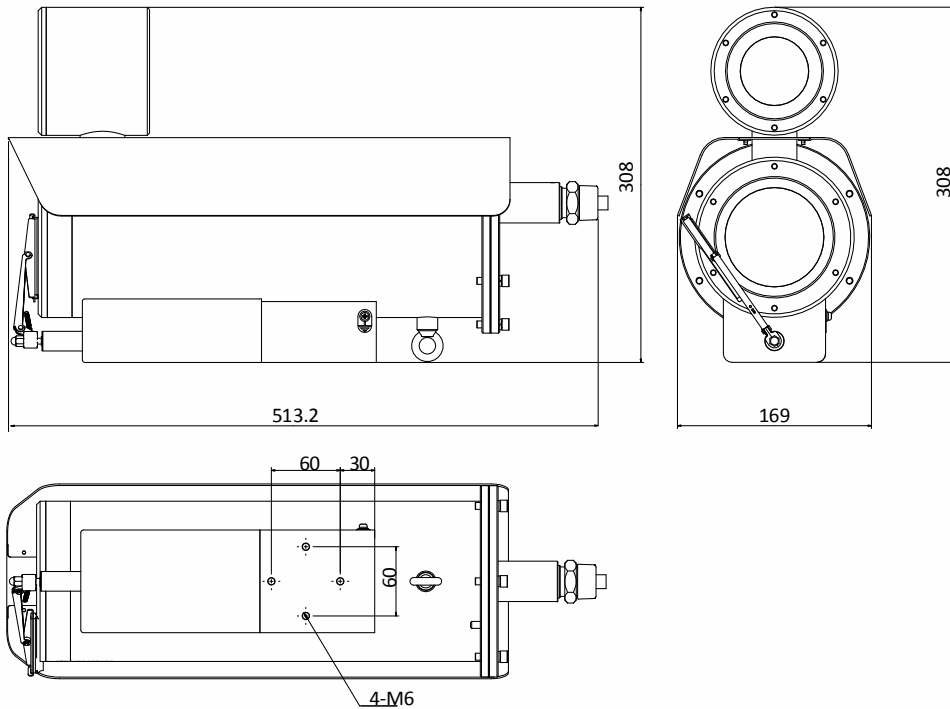

Dimensions	513.2 × 169 × 308 mm (20.2" × 6.65" × 12.13") Package: 753 × 313 × 424 mm (29.65" × 12.32" × 16.69")
Weight	-IZHRS: camera, 17.8 kg (39.24 lb.); with package, 19.8 kg (43.65lb.) -IZHS: camera, 16.8 kg (37.04 lb.); with package, 18.8 kg (41.45 lb.)
<b>Approval</b>	
EMC	FCC: FCC-SDoC(ANSI C63.4,FCC Part15 sub B ) CE: CE-EMC(EN 50130-4:2011+A1:2014,EN 55032:2015,EN 61000-3-2:2014,EN 61000-3-3:2013 ) IC: IC-VoC(ICES-003 Issue 7:2020)
Safety	CB: IEC 60950-1 CE: CE-LVD(EN 60950-1:2006+A11:2009+A1:2010+A12:2011+A2:2013) LOA: SANS IEC60950-1
Chemistry	CE: CE-RoHS(RoHS Directive 2011/65/EU+2015/863)

## Available Models

DS-2XE6422FWD-IZHS (2.8-12mm), DS-2XE6422FWD-IZHRS (2.8-12mm), DS-2XE6422FWD-IZHS (8-32mm), DS-2XE6422FWD-IZHRS (8-32mm)

*\*You are recommended to purchase memory card together with the product if needed. After ordering, the memory card will be installed to product during manufacturing.*

## Dimension

-IZHS:

**-IZHRS:**

Unit: mm

**Accessories**

Distributed by

**DS-1707ZJ-Y**  
Wall mount (316L stainless steel)

**DS-1707ZJ-Y-E**  
Wall mount (316L stainless steel)