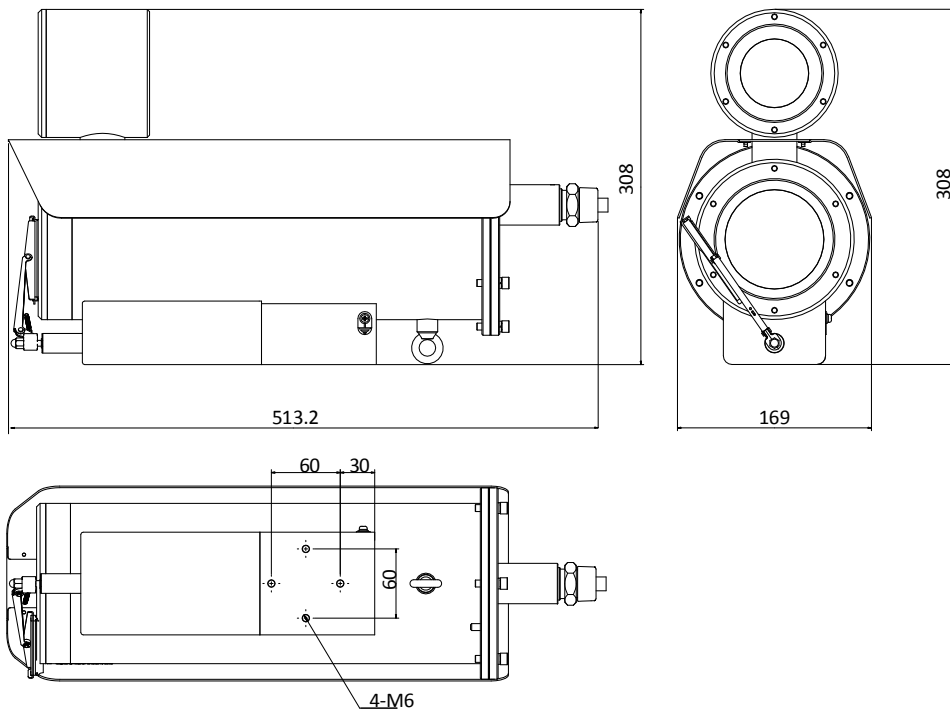

Available Models

DS-2XE6422FWD-IZHS (2.8-12mm), DS-2XE6422FWD-IZHRS (2.8-12mm), DS-2XE6422FWD-IZHS (8-32mm), DS-2XE6422FWD-IZHRS (8-32mm)

Dimension

-IZHS:

-IZHRS:

Unit: mm

Accessories

DS-1707ZJ-Y
Wall mount (316L
stainless steel)