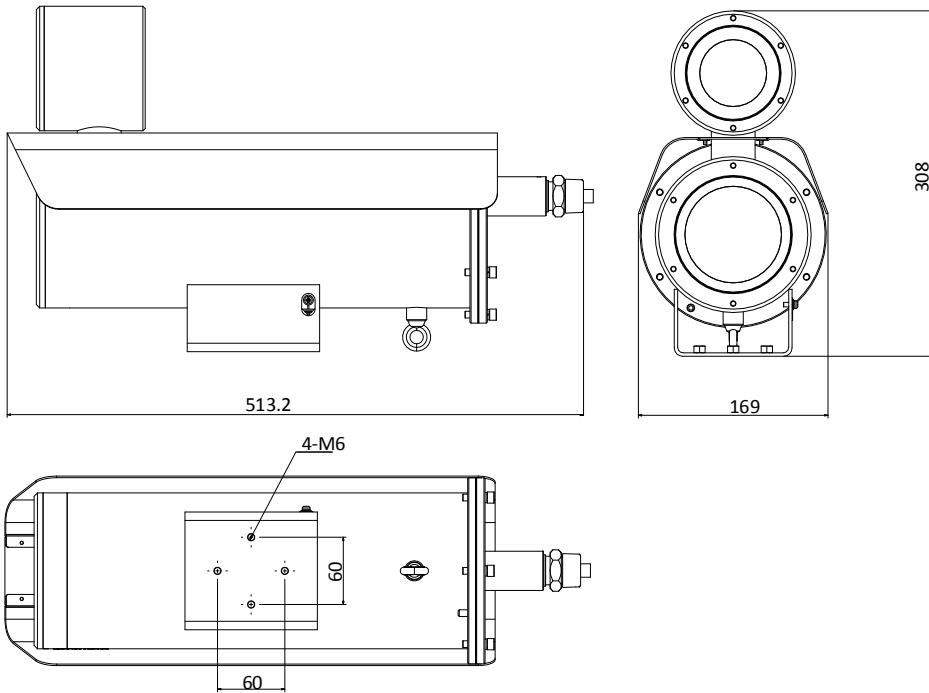

Dimension

-IZHS: