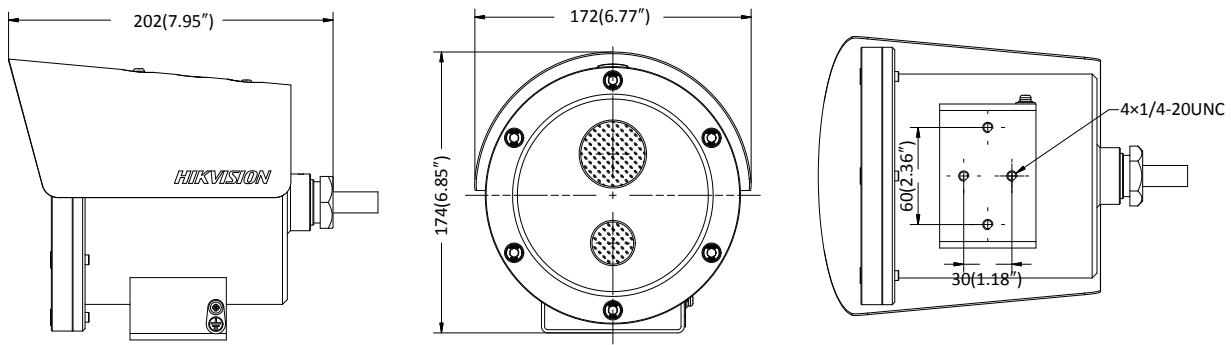

Unit: mm

Accessories

Distributed by