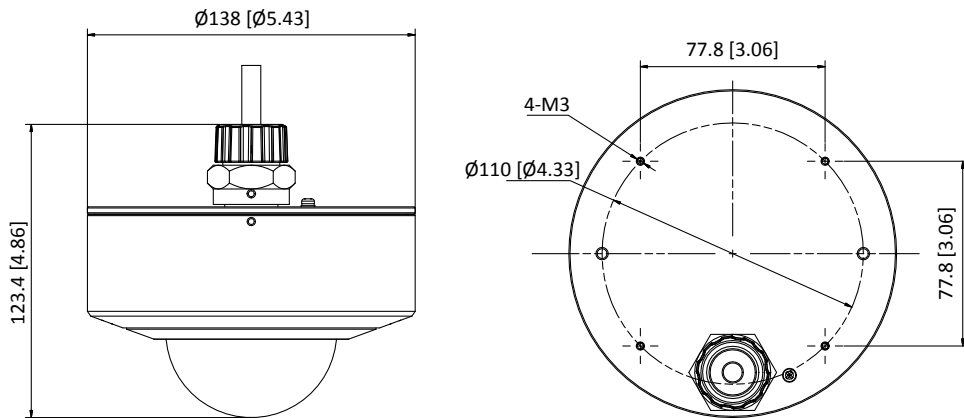

Weight	Camera: Approx. 2.5 kg (5.51 lb.) With package: approx. 3.46 kg (7.63 lb.)

Available Model:

DS-2XE6146F-HS

*You are recommended to purchase memory card together with the product if needed. After ordering, the memory card will be installed to product during manufacturing.

Dimensions

Unit: mm [inch]

Accessory