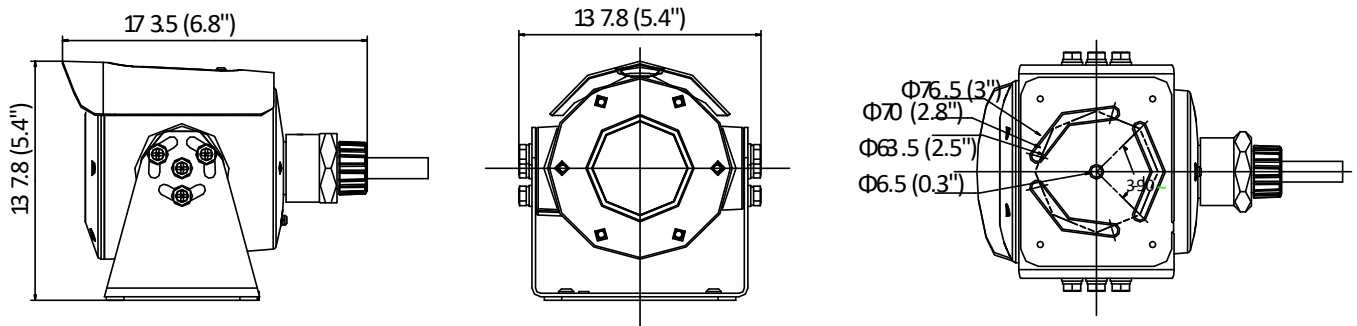

Dimension

Unit mm (inch)