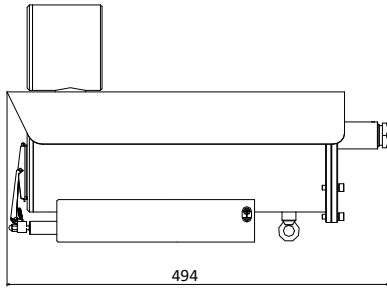

Order Model

DS-2DB4236I-CWX (WE/316L) 100 VAC to 240 VAC & PoE+ (IEEE802.3at class4)

Dimensions