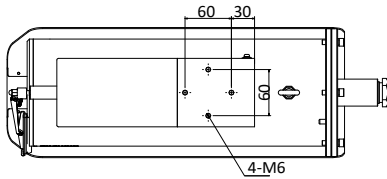

Order Model

DS-2DB4236I-CWX (WE/316L) 100 VAC to 240 VAC & PoE+ (IEEE802.3at class4)

Dimensions