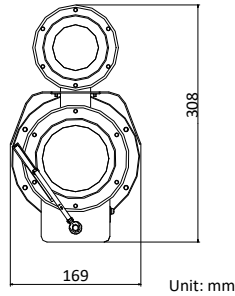

Order Model

DS-2DB4236I-CWX (WE/316L) 100 VAC to 240 VAC & PoE+ (IEEE802.3at class4)

Dimensions