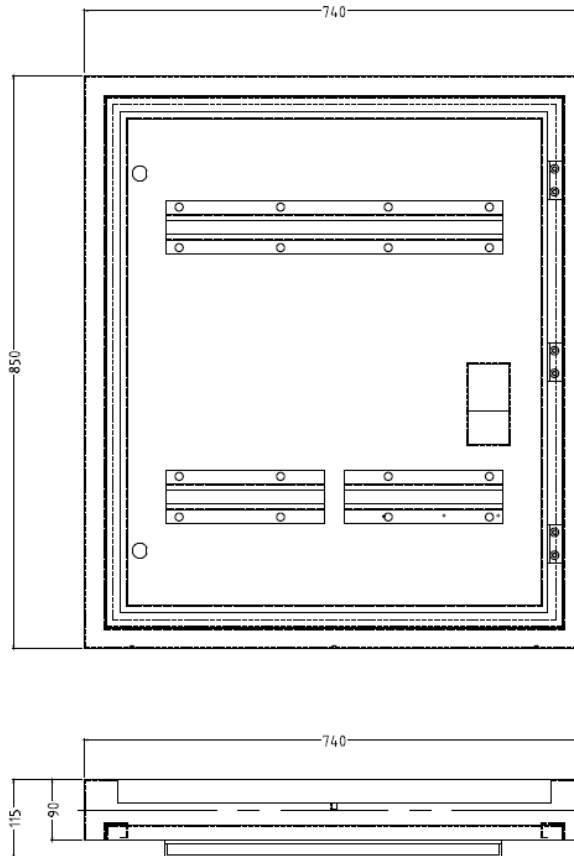

Distributed by

HIKVISION®

Headquarters

No.555 Qianmo Road, Binjiang District,
Hangzhou 310051, China
T +86-571-8807-5998
overseasbusiness@hikvision.com

Hikvision USA
T +1-909-895-0400
sales.usa@hikvision.com

Hikvision Australia
T +61-2-8599-4233
salesau@hikvision.com

Hikvision India
T +91-22-28469900
sales@pramahikvision.com

Hikvision Canada
T +1-866-200-6690
sales.canada@hikvision.com

Hikvision Thailand
T +662-275-9949
sales.thailand@hikvision.com

Hikvision Europe
T +31-23-5542770
sales.eu@hikvision.com

Hikvision Italy
T +39-0438-6902
info.it@hikvision.com

Hikvision Brazil
T +55 11 3318-0050
Latam.support@hikvision.com

Hikvision Turkey
T +90 (216)521 7070- 7074
sales.tr@hikvision.com

Hikvision Malaysia
T +601-7652-2413
sales.my@hikvision.com

Hikvision UK & Ireland
T +01628-902140
sales.uk@hikvision.com

Hikvision South Africa
Tel: +27 (10) 0351172
sale.africa@hikvision.com

Hikvision France
T +33(0)1-85-330-450
info.fr@hikvision.com

Hikvision Kazakhstan
T +7-727-9730667
nikia.panfilov@hikvision.ru

Hikvision Vietnam
T +84-974270888
sales.vt@hikvision.com

Hikvision UAE
T +971-4-4432090
salesme@hikvision.com

Hikvision Singapore
T +65-6684-4718
sg@hikvision.com

Hikvision Spain
T +34-91-737-16-55
info.es@hikvision.com

Hikvision Tashkent
T +99-87-1238-9438
uzb@hikvision.ru

Hikvision Hong Kong
T +852-2151-1761
info.hk@hikvision.com

Hikvision Russia
T +7-495-669-67-99
saleru@hikvision.com

Hikvision Korea
T +82-(0)31-731-8817
sales.korea@hikvision.com

Hikvision Poland
T +48-22-460-01-50
info.pl@hikvision.com

Hikvision Indonesia
T +62-21-2933759
Sales.Indonesia@hikvision.com

Hikvision Colombia
sales.colombia@hikvision.com