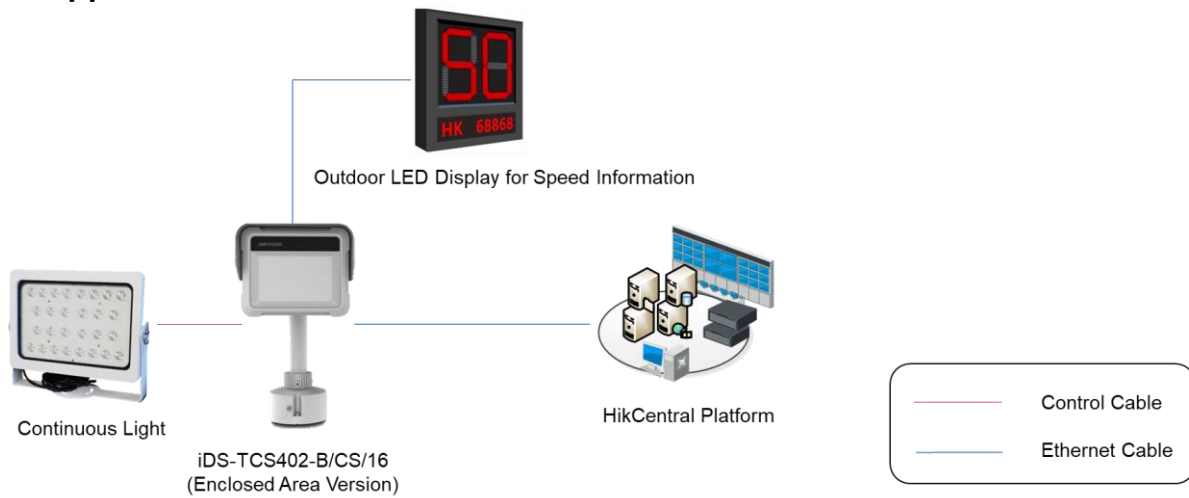

Typical Application