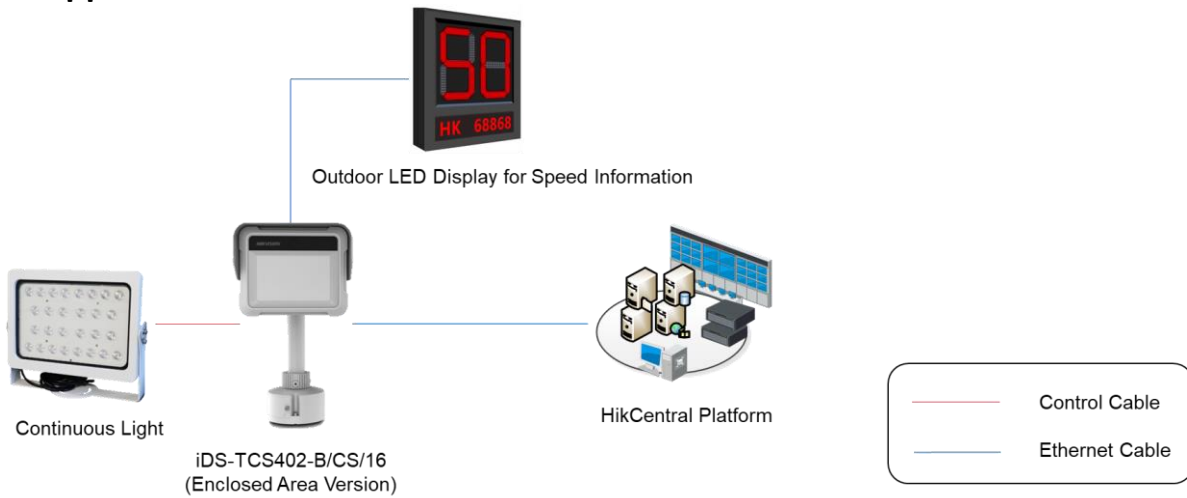

Typical Application