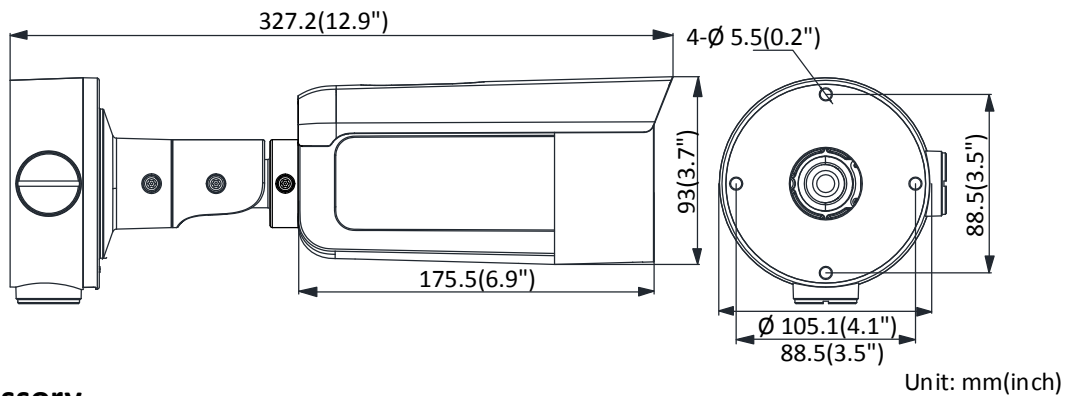

Dimension

Accessory

Distributed by