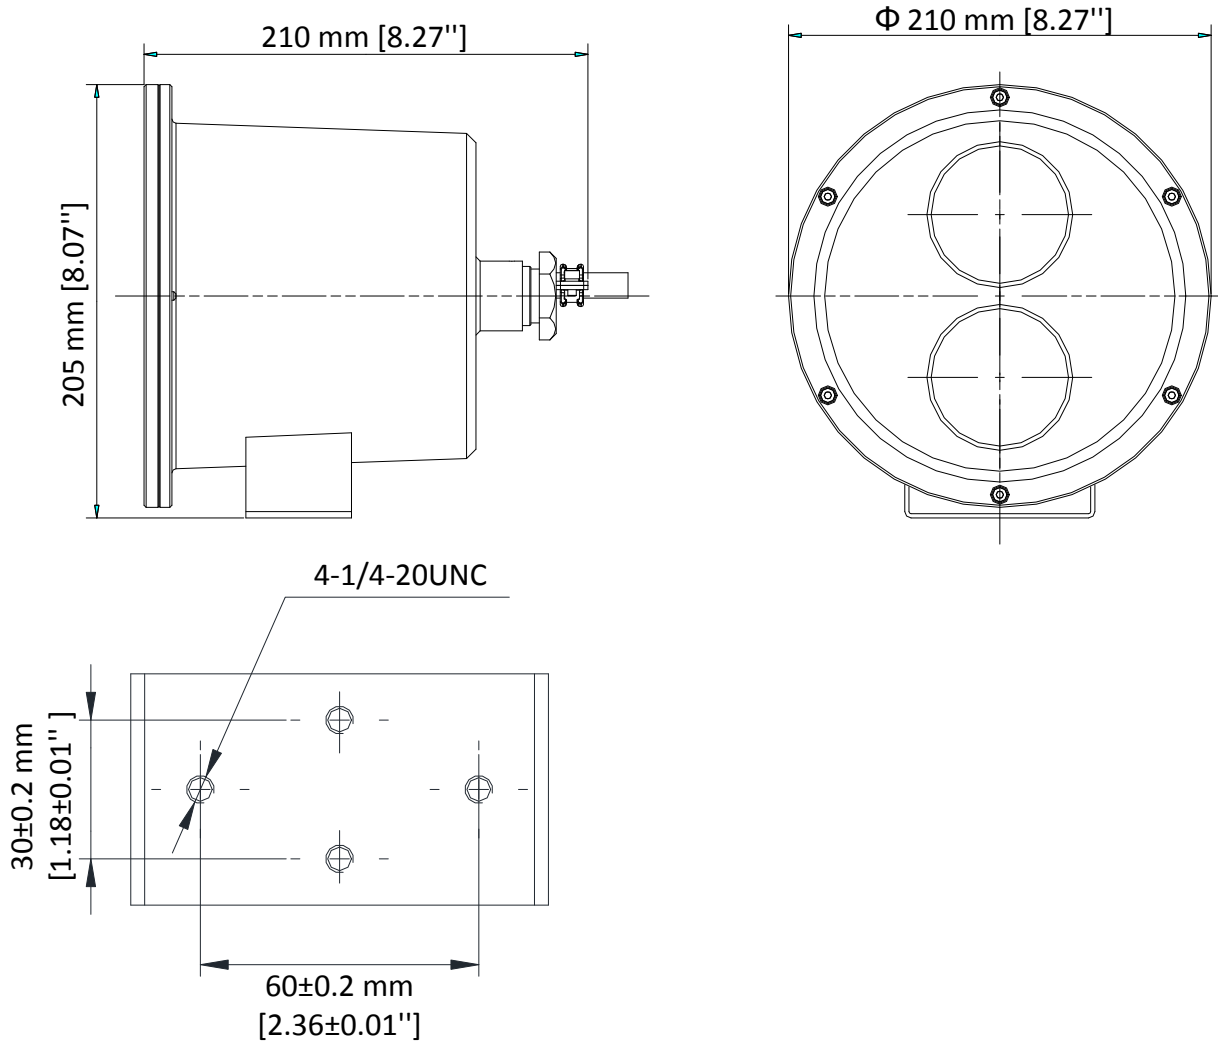

Available Model

DS-2XC6224G0-L

Dimension