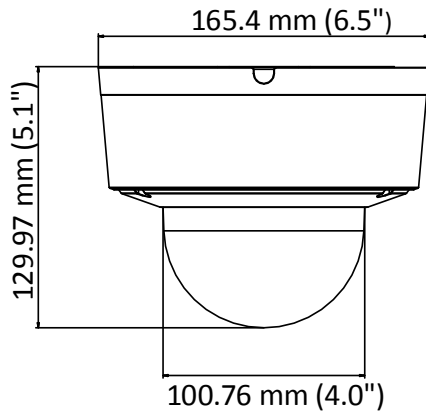

DS-2CD6626DS-IZ(H)S

2 MP Ultra Low-Light Anti-Corrosion Dome Camera

Key Features

- 1/1.8" progressive scan CMOS
- Up to 2.0 megapixel high resolution
- 120 dB wide dynamic range
- On-board storage, up to 128 GB
- IR distance: 10 to 30 m
- 24 V AC/12V DC /PoE (802.3af)
- Anti-corrosion standard: WF2, C5-M, NEMA-4XMA 4X
- IP 67

Order Models

DS-2CD6626DS-IZS, DS-2CD6626DS-IZHS

Accessories

DS-1284ZJ-M Junction Box

DS-1703ZJ Wall Mount Bracket

Dimension

Distributed by

HIKVISION