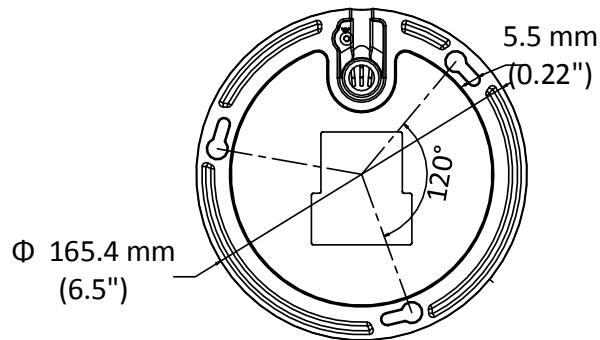

Standard	ONVIF(PROFILE S, PROFILE G), PSIA, CGI, ISAPI
General function	One-key recovery, anti-flicker, three streams, heartbeat, mirror, password protection, privacy mask, watermark, IP address filtering, anonymous access
Interface	
Audio interface	Audio in (mic in/line in)/output external interface (plug wire type)
Communication	1 RJ45 10M/100M Ethernet network
Housing interface	1 anti-corrosion inlet protected by a metal hose
Video Output	1 Vp-p composite output (75 Ω/BNC)
Alarm	1 input/1 output (up to 24 V DC 1A or 110 V AC 500 mA)
General	
Operating Conditions	-40°C to 60 °C (-40 °F to 140 °F), Humidity 95% or less (non-condensing)
Power Supply	24 V AC/12 V DC/PoE (802.3at)
Material	316 L
Ingress Protection	IP 67
Anti-Corossion	WF2, C5-M, NEMA-4X
Power Consumption	Max. 16 W
IR Distance	10 to 30 m
Electric auxiliary heating	-H: With intelligent heating
Dimensions (mm)	Φ 165.4 mm × 130 mm (6.5" × 5.1")
Weight	3360 g (7.4 lb.)

Order Models

DS-2CD6626DS-IZS, DS-2CD6626DS-IZHS

Accessories

DS-1284ZJ-M Junction Box

DS-1703ZJ Wall Mount Bracket

Dimension

Distributed by

HIKVISION