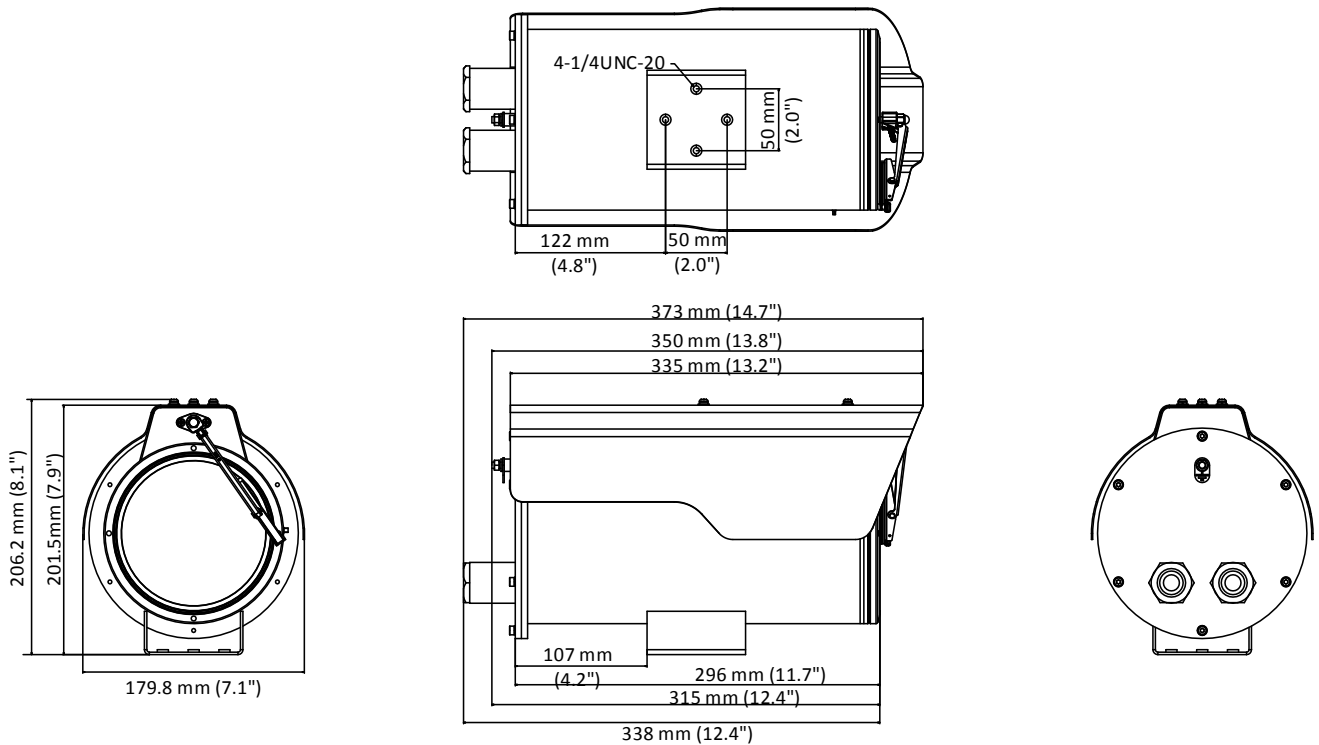

## Accessories

DS-1284ZJ-M Junction Box

DS-1701ZJ Wall Mounting Bracket

**Dimension**

Distributed by

**HIKVISION**

**Headquarters**

No.555 Qianmo Road, Binjiang District,  
Hangzhou 310051, China  
T +86-571-8807-5998  
overseasbusiness@hikvision.com