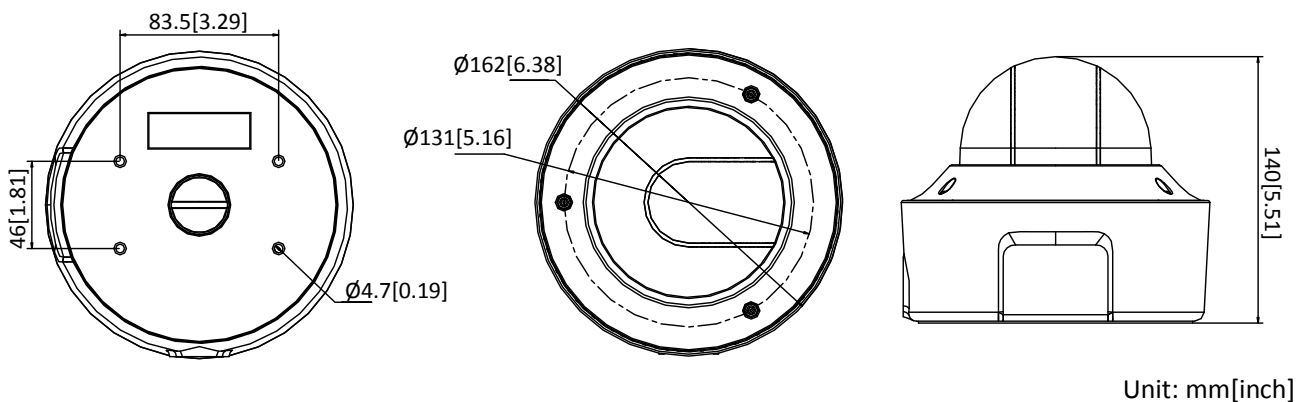

Power Supply	Recommended DC input 12 V, voltage range of 10 to 48 VDC allowed; three-core terminal block PoE (802.3at, class 4)
Power Consumption and Current	-IZSY: With extra load: 12 VDC, 1.1 A, max. 12 W; PoE (802.3at, 42.5 V to 57 V), 0.3 A to 0.2 A, class 4 Without extra load: 12 VDC, 0.95 A, max. 10 W; PoE (802.3at, 42.5 V to 57 V), 0.3 A to 0.2 A, class 4 -IZHSY: With extra load: 12 VDC, 1.4 A, max. 17 W; PoE (802.3at, 42.5 V to 57 V), 0.4 A to 0.3 A, class 4 Without extra load: 12 VDC, 1.2 A, max. 15 W; PoE (802.3at, 42.5 V to 57 V), 0.4 A to 0.3 A, class 4 "with extra load" means that an extra device is connected to and powered by the camera.
Protection Level	IP67, IK10 Anti-Corrosion Standard: NEMA 4X
Material	Aluminum Alloy, anti-corrosion coating
Dimensions	Camera: $\Phi 162 \times 140$ mm ($\Phi 6.4'' \times 5.5''$) With package: $251 \times 215 \times 189$ mm ($9.9'' \times 8.5'' \times 7.4''$)
Weight	Camera: 1500 g (3.31 lb.) With package: 1950 g (4.30 lb.)

Note: Listed resolutions are only selectable options. It does not mean that all streams can work at their maximum resolution at the same time.

Available Model

DS-2CD5546G0-IZSY (2.8 mm - 12 mm), DS-2CD5546G0-IZHSY (2.8 mm - 12 mm)

*-H: heater supported

Dimension

Accessories

DS-1473ZJ-155-Y