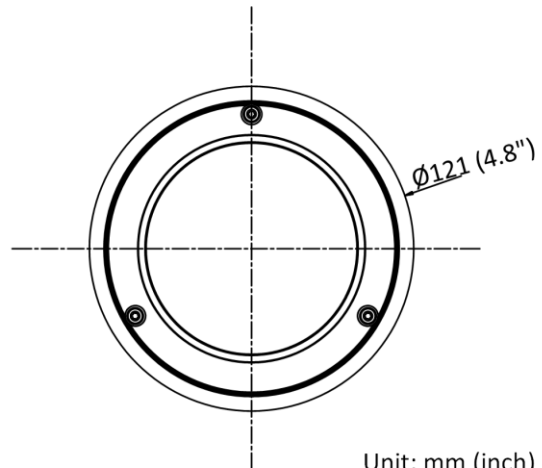

Protection

Ingress protection: IP67 (IEC 60529-2013), IK10 (IEC 62262:2002)

▪ **Available Model**

DS-2CD3156G2-IS (2.8/4/6 mm)

▪ **Dimension**

Unit: mm (inch)