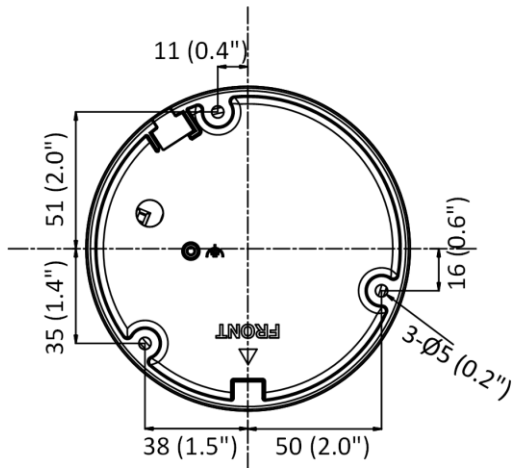

Protection

Ingress protection: IP67 (IEC 60529-2013), IK10 (IEC 62262:2002)

▪ **Available Model**

DS-2CD3156G2-IS (2.8/4/6 mm)

▪ **Dimension**

Unit: mm (inch)