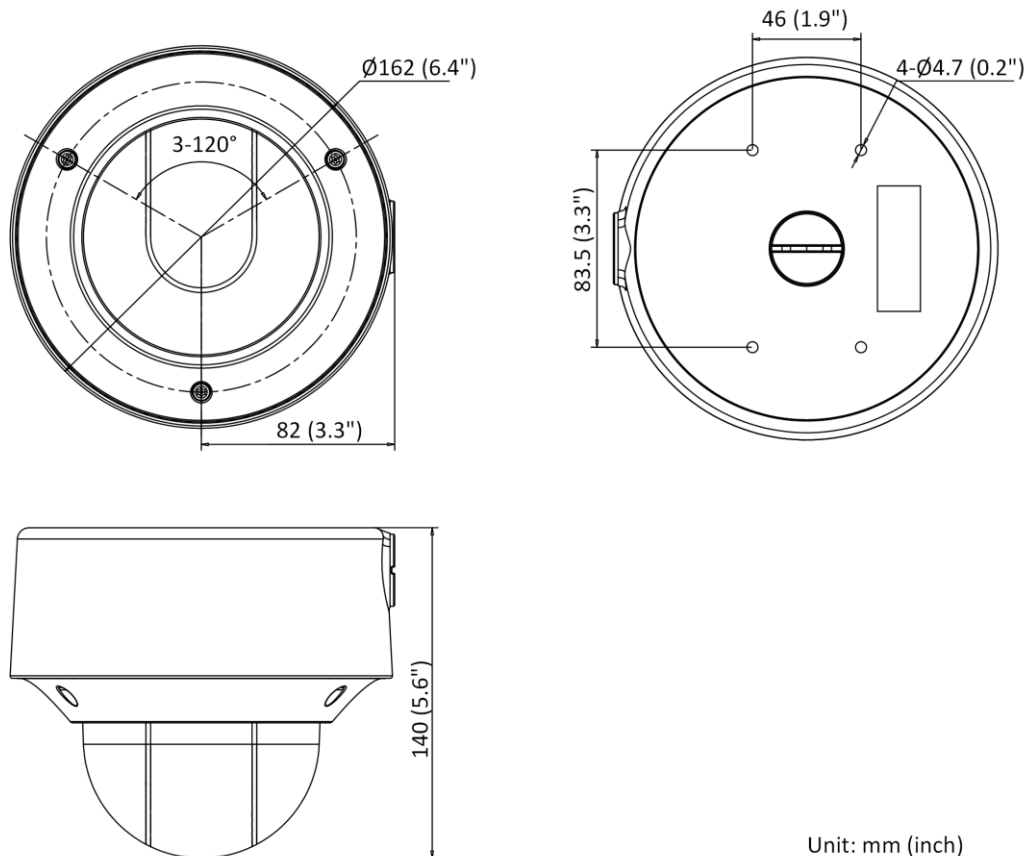

Approval

EMC	FCC SDoC (47 CFR Part 15, Subpart B); CE-EMC (EN 55032: 2015, EN 61000-3-2: 2014, EN 61000-3-3: 2013, EN 50130-4: 2011 +A1: 2014); RCM (AS/NZS CISPR 32: 2015); IC VoC (ICES-003: Issue 6, 2016); KC (KN 32: 2015, KN 35: 2015)
Safety	UL (UL 60950-1); CB (IEC 60950-1:2005 + Am 1:2009 + Am 2:2013, IEC 62368-1:2014); CE-LVD (EN 60950-1:2005 + Am 1:2009 + Am 2:2013, IEC 62368-1:2014); BIS (IS 13252(Part 1):2010+A1:2013+A2:2015); LOA (IEC/EN 60950-1)
Environment	CE-RoHS (2011/65/EU); WEEE (2012/19/EU); Reach (Regulation (EC) No 1907/2006)
Protection	IP67 (IEC 60529-2013), IK10 (IEC 62262:2002)
Anti-Corrosion Protection	NEMA 4X: NEMA 250-2014

Available Model

DS-2CD3D46G2T-IZHSY (2.8 to 12 mm, 8 to 32 mm)

Dimension

Unit: mm (inch)