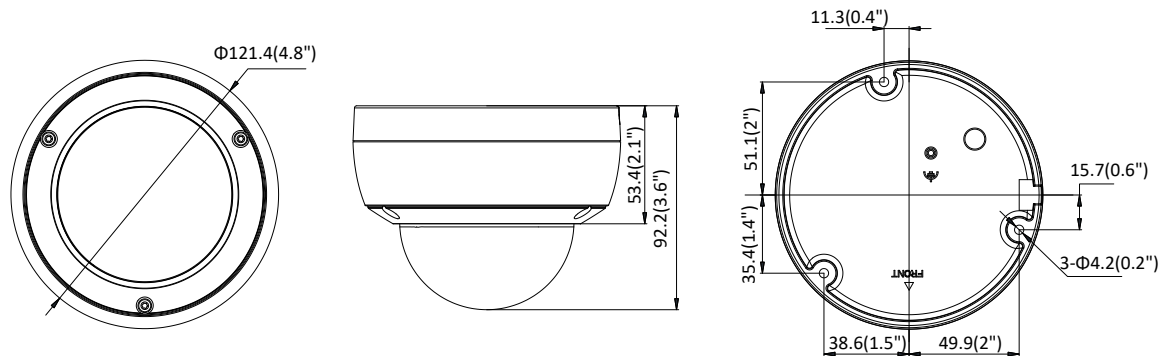

Dimension

Camera: