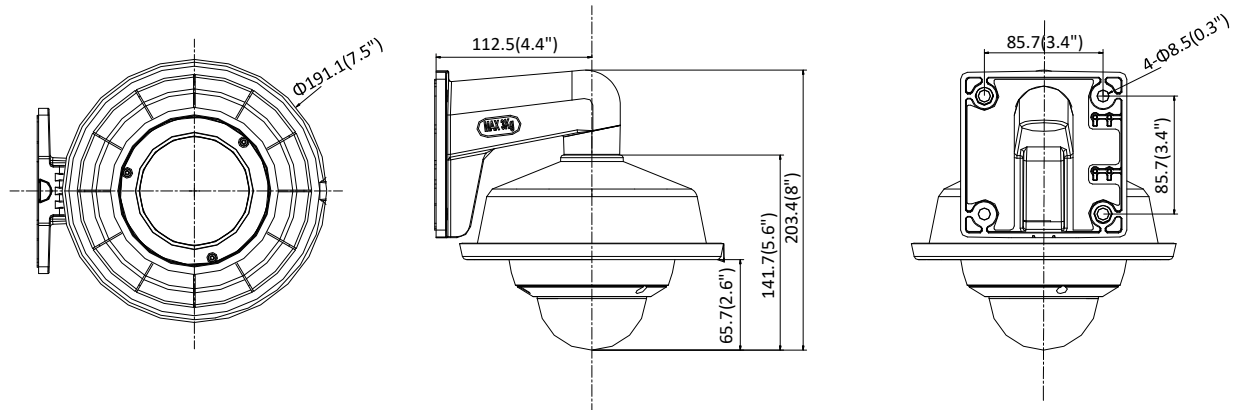

Available Model

DS-2CD3146G1-IS (2.8/4/6 mm)

Dimension

Camera:

Wall Mounting with the Bracket (DS-1272ZJ-120 and DS-1253ZJ-M):

Pendant Mounting with the Bracket (DS-1271ZJ-120 and DS-1253ZJ-M):

Unit: mm(inch)