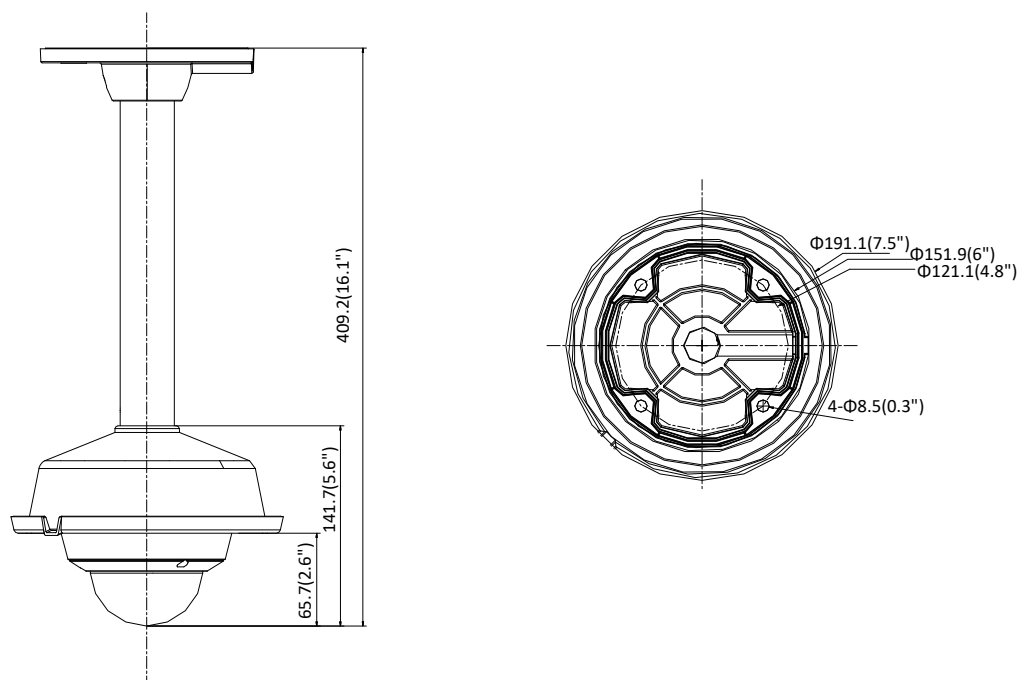

Available Model

DS-2CD3146G1-IS (2.8/4/6 mm)

Dimension

Camera:

Wall Mounting with the Bracket (DS-1272ZJ-120 and DS-1253ZJ-M):

Pendant Mounting with the Bracket (DS-1271ZJ-120 and DS-1253ZJ-M):

Unit: mm(inch)