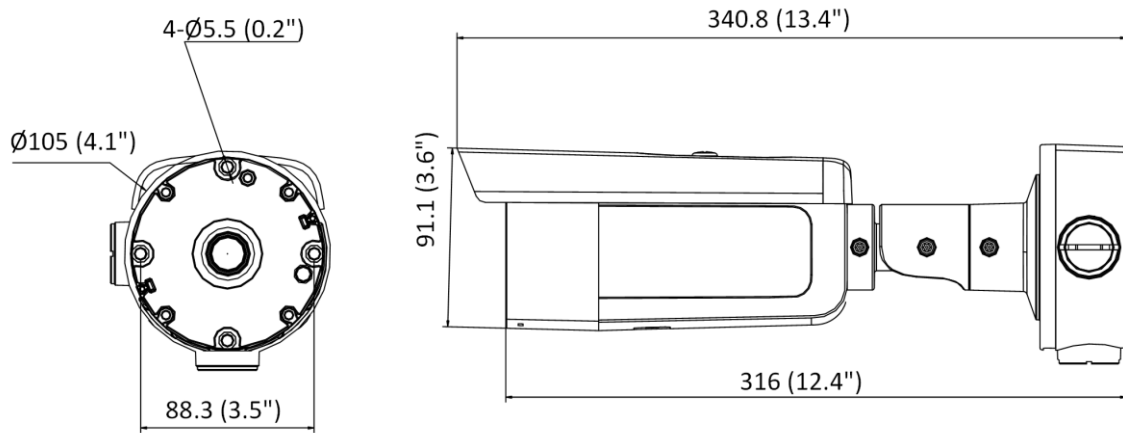

Safety	UL (UL 60950-1); CB (IEC 60950-1:2005 + Am 1:2009 + Am 2:2013, IEC 62368-1:2014); CE-LVD (EN 60950-1:2005 + Am 1:2009 + Am 2:2013, IEC 62368-1:2014); BIS (IS 13252(Part 1):2010+A1:2013+A2:2015); LOA (IEC/EN 60950-1)
Environment	CE-RoHS (2011/65/EU); WEEE (2012/19/EU); Reach (Regulation (EC) No 1907/2006)
Protection	IP67 (IEC 60529-2013), IK10 (IEC 62262:2002)

▪ Available Model

DS-2CD3686G2T-IZS (2.7 to 13.5 mm, 7 to 35 mm)

▪ Dimension

Unit: mm (inch)

▪ Accessory

▪ Included