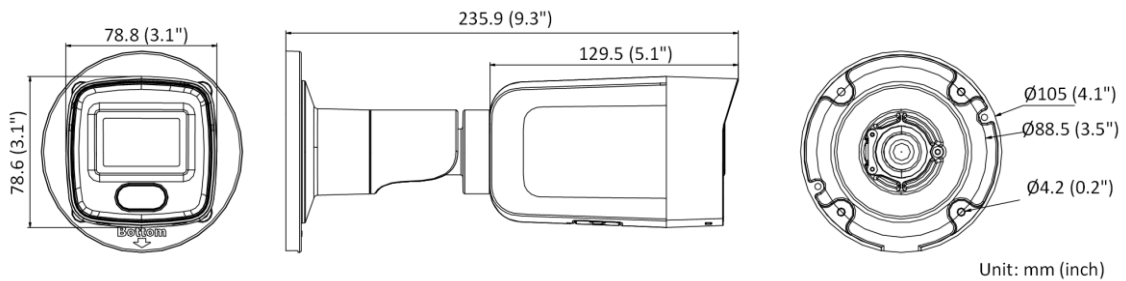

▪ Specification

Camera	
Image Sensor	1/1.8" Progressive Scan CMOS
Min. Illumination	0.003 Lux @ (F1.6, AGC ON), 0 Lux with IR on
Shutter Speed	1/3 s to 1/100,000 s
Slow Shutter	Yes
P/N	P/N
Wide Dynamic Range	120 dB
Day & Night	ICR Cut
Angle Adjustment	Pan: 0° to 360°, tilt: 0° to 90°, rotate: 0° to 360°
Lens	
Lens Mount	M16
Lens Type & FOV	2.8 mm, horizontal FOV 111°, vertical FOV 59°, diagonal FOV 131° 4 mm, horizontal FOV 87°, vertical FOV 47°, diagonal FOV 102° 6 mm, horizontal FOV 51°, vertical FOV 28°, diagonal FOV 60°
Aperture	F1.6
DORI	
DORI	2.8 mm: D: 85 m, O: 33 m, R: 17 m, I: 8 m 4 mm: D: 107 m, O: 42 m, R: 21 m, I: 10 m 6 mm: D: 183 m, O: 72 m, R: 36 m, I: 18 m
Illuminator	
IR Range	Up to 40 m
Wavelength	850 nm
Smart Supplement Light	Yes
Video	
Max. Resolution	3840 × 2160
Main Stream	50Hz: 20 fps (3840 × 2160, 3072 × 1728) 25 fps (2688 × 1520, 1920 × 1080, 1280 × 720) 60Hz: 20 fps (3840 × 2160, 3072 × 1728) 30 fps (2688 × 1520, 1920 × 1080, 1280 × 720)
Sub-Stream	50Hz: 25 fps (640 × 480, 640 × 360, 320 × 240) 60Hz: 30 fps (640 × 480, 640 × 360, 320 × 240)
Third Stream	50Hz: 15 fps (1280 × 720, 640 × 480, 640 × 360, 320 × 240) 60Hz: 15 fps (1280 × 720, 640 × 480, 640 × 360, 320 × 240)
Fourth Stream	50Hz: 15 fps (1280 × 720, 640 × 480, 640 × 360, 320 × 240) 60Hz: 15 fps (1280 × 720, 640 × 480, 640 × 360, 320 × 240) *Fourth stream is supported under certain settings.
Video Compression	Main stream: H.265/H.264/H.264+/H.265+ Sub-stream: H.265/H.264/MJPEG Third stream: H.265/H.264 Fourth stream: H.265/H.264/MJPEG
Video Bit Rate	32 Kbps to 16 Mbps
H.264 Type	Baseline Profile/Main Profile/High Profile
H.265 Type	Main Profile

▪ **Available Model**

DS-2CD3086G2-IS (2.8/4/6 mm)

▪ **Dimension**

Unit: mm (inch)

▪ **Accessory**

▪ **Optional**

DS-1276ZJ-SUS Corner Mount	DS-1280ZJ-S Junction Box	DS-1275ZJ-SUS Vertical Pole Mount
		
		

Distributed by