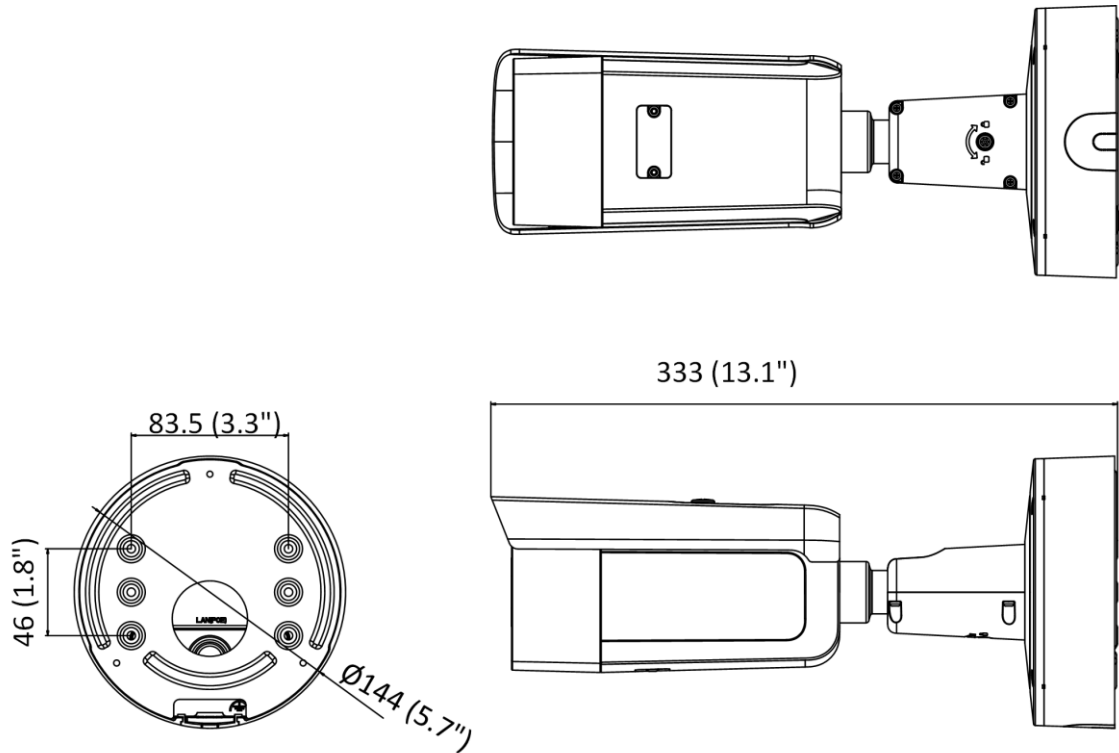

▪ **Available Model**

DS-2CD3656G2-IZS (2.7 to 13.5 mm)

▪ **Dimension**

Unit: mm (inch)

▪ **Accessory**

▪ **Optional**

DS-1275ZJ-S-SUS	DS-2251ZJ	DS-1476ZJ-SUS
Vertical Pole Mount	Pendant Mount	Corner Mount