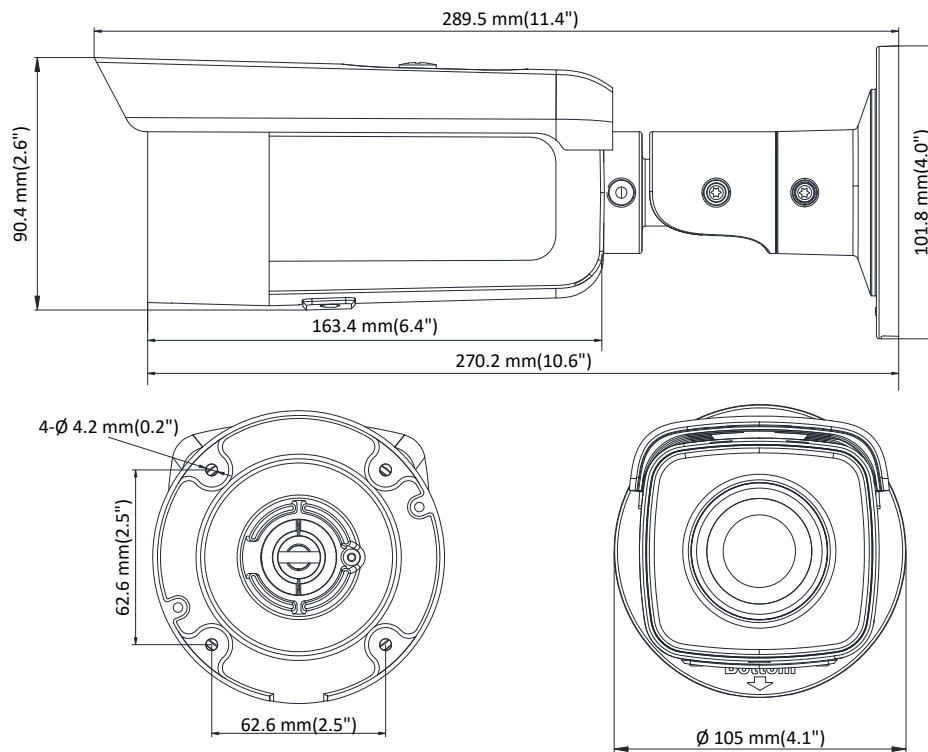

Dimensions

Accessories

Distributed by

DS-1260ZJ
Junction box

Headquarters

No.555 Qianmo Road, Binjiang District,
Hangzhou 310051, China
T +86-571-8807-5998
overseasbusiness@hikvision.com

Hikvision USA
T +1-909-895-0400
sales.usa@hikvision.com

Hikvision Australia
T +61-2-8599-4233
salesau@hikvision.com

Hikvision India
T +91-22-28469900
sales@pramahikvision.com

Hikvision Canada
T +1-866-200-6690
sales.canada@hikvision.com

Hikvision Thailand
T +662-275-9949
sales.thailand@hikvision.com

Hikvision Europe
T +31-23-5542770
sales.eu@hikvision.com

Hikvision Italy
T +39-0438-6902
info.it@hikvision.com

Hikvision Brazil
T +55 11 3318-0050
Latam.support@hikvision.com

Hikvision Turkey
T +90 [216]521 7070- 7074
sales.tr@hikvision.com

Hikvision Malaysia
T +601-7652-2413
sales.my@hikvision.com

Hikvision UK & Ireland
T +01628-902140
sales.uk@hikvision.com

Hikvision South Africa
Tel: +27 [10] 0351172
sale.africa@hikvision.com

Hikvision France
T +33[0]1-85-330-450
info.fr@hikvision.com

Hikvision Kazakhstan
T +7-727-9730667
nikia.panfilov@hikvision.ru

Hikvision Vietnam
T +84-974270888
sales.vt@hikvision.com

Hikvision UAE
T +971-4-4432090
salesme@hikvision.com

Hikvision Singapore
T +65-6684-4718
sg@hikvision.com

Hikvision Spain
T +34-91-737-16-55
info.es@hikvision.com

Hikvision Tashkent
T +99-87-1238-9438
uzb@hikvision.ru

Hikvision Hong Kong
T +852-2151-1761
info.hk@hikvision.com

Hikvision Russia
T +7-495-669-67-99
sateru@hikvision.com

Hikvision Korea
T +82-[0]31-731-8817
sales.korea@hikvision.com

Hikvision Poland
T +48-22-460-01-50
info.pl@hikvision.com

Hikvision Indonesia
T +62-21-2933759
Sales.Indonesia@hikvision.com

Hikvision Colombia
sales.colombia@hikvision.com

05056120181225