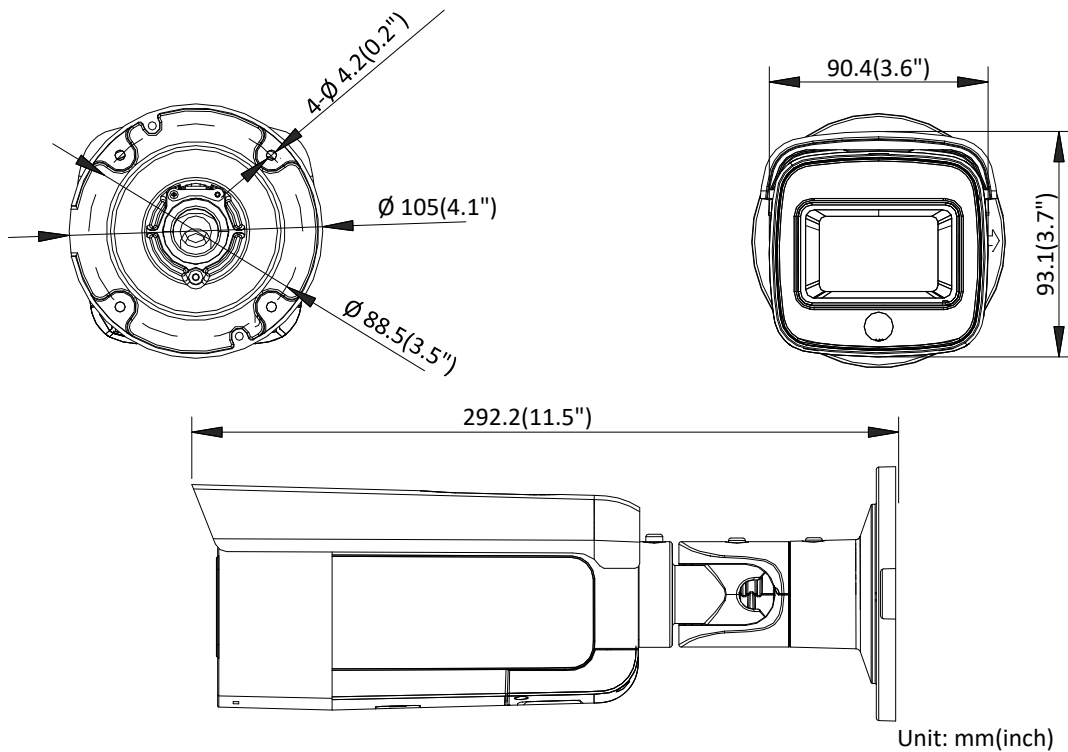

Dimension

Accessory

Distributed by

DS-1260ZJ
Junction Box

DS-1280ZJ-S
Junction Box

HIKVISION®

Headquarters

No.555 Qianmo Road, Binjiang District,
Hangzhou 310051, China
T +86-571-8807-5998
overseasbusiness@hikvision.com

Hikvision USA
T +1-909-895-0400
sales.usa@hikvision.com

Hikvision Australia
T +61-2-8599-4233
salesau@hikvision.com

Hikvision India
T +91-22-28469900
sales@pramahikvision.com

Hikvision Canada
T +1-866-200-6690
sales.canada@hikvision.com

Hikvision Thailand
T +662-275-9949
sales.thailand@hikvision.com

Hikvision Europe
T +31-23-5542770
sales.eu@hikvision.com

Hikvision Italy
T +39-0438-6902
info.it@hikvision.com

Hikvision Brazil
T +55 11 3318-0050
Latam.support@hikvision.com

Hikvision Turkey
T +90 (216)521 7070- 7074
sales.tr@hikvision.com

Hikvision Malaysia
T +601-7652-2413
sales.my@hikvision.com

Hikvision UK & Ireland
T +01628-902140
sales.uk@hikvision.com

Hikvision South Africa
Tel: +27 (10) 0351172
sale.africa@hikvision.com

Hikvision France
T +33(0)1-85-330-450
info.fr@hikvision.com

Hikvision Kazakhstan
T +7-727-9730667
nikia.panfilov@hikvision.ru

Hikvision Vietnam
T +84-974270888
sales.vt@hikvision.com

Hikvision UAE
T +971-4-4432090
salesme@hikvision.com

Hikvision Singapore
T +65-6684-4718
sg@hikvision.com

Hikvision Spain
T +34-91-737-16-55
info.es@hikvision.com

Hikvision Tashkent
T +99-87-1238-9438
uzb@hikvision.ru

Hikvision Hong Kong
T +852-2151-1761
info.hk@hikvision.com

Hikvision Russia
T +7-495-669-67-99
sateru@hikvision.com

Hikvision Korea
T +82-(0)31-731-8817
sales.korea@hikvision.com

Hikvision Poland
T +48-22-460-01-50
info.pl@hikvision.com

Hikvision Indonesia
T +62-21-2933759
Sales.Indonesia@hikvision.com

Hikvision Colombia
sales.colombia@hikvision.com

05057020181225