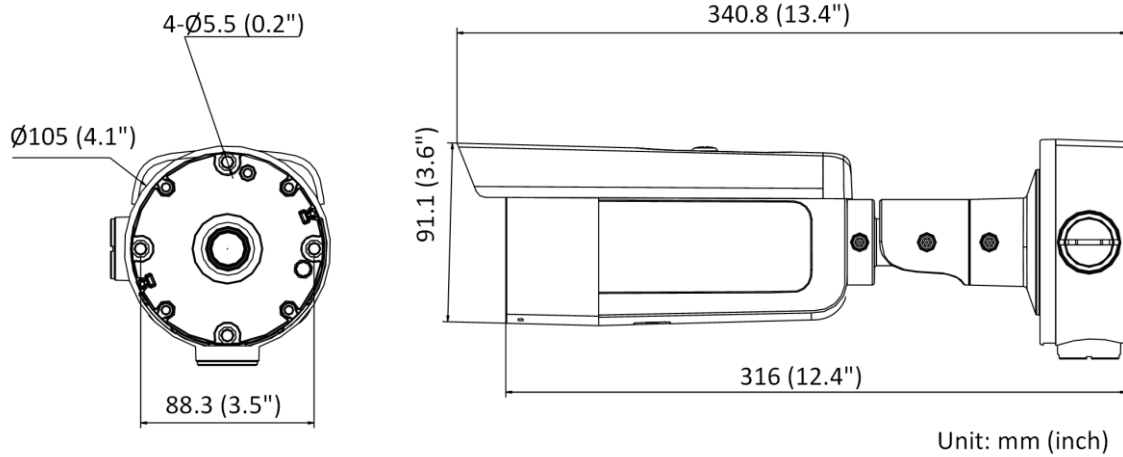

Approval

EMC	FCC SDoC (47 CFR Part 15, Subpart B); CE-EMC (EN 55032: 2015, EN 61000-3-2: 2014, EN 61000-3-3: 2013, EN 50130-4: 2011 +A1: 2014); RCM (AS/NZS CISPR 32: 2015); IC VoC (ICES-003: Issue 6, 2016); KC (KN 32: 2015, KN 35: 2015)
Safety	UL (UL 60950-1); CB (IEC 60950-1:2005 + Am 1:2009 + Am 2:2013, IEC 62368-1:2014); CE-LVD (EN 60950-1:2005 + Am 1:2009 + Am 2:2013, IEC 62368-1:2014); BIS (IS 13252(Part 1):2010+A1:2013+A2:2015); LOA (IEC/EN 60950-1)
Environment	CE-RoHS (2011/65/EU); WEEE (2012/19/EU); Reach (Regulation (EC) No 1907/2006)
Protection	IP67 (IEC 60529-2013), IK10 (IEC 62262:2002)
Anti-Corrosion Protection	NEMA 4X: NEMA 250-2014

▪ Available Model

DS-2CD3B46G2T-IZHSY (2.8 to 12 mm, 8 to 32 mm)

▪ Dimension