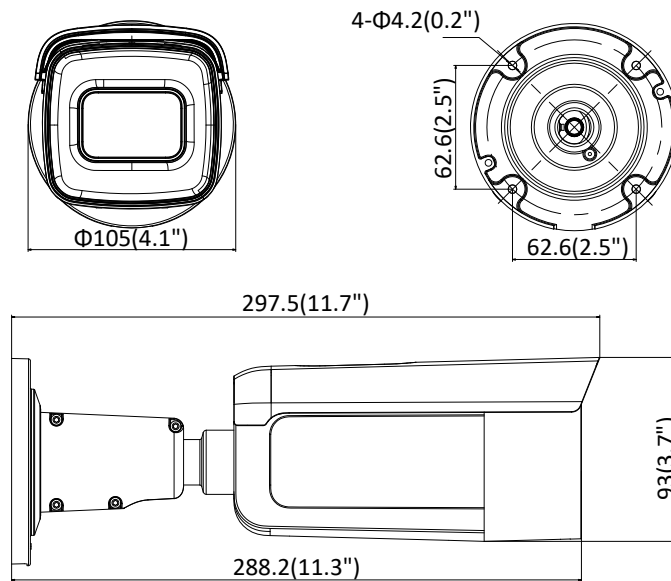

Audio Compression	G.711/G.722.1/G.726/MP2L2/PCM
Audio Bit Rate	64Kbps(G.711)/16Kbps(G.722.1)/16Kbps(G.726)/32-160Kbps(MP2L2)
Network	
Network Storage	Support micro SD/SDHC/SDXC card (128G) local storage, NAS (NFS,SMB/CIFS), ANR
Alarm Trigger	Tampering alarm, network disconnected, IP address conflict, illegal login, HDD full, HDD error
Protocols	TCP/IP, ICMP, HTTP, HTTPS, FTP, DHCP, DNS, DDNS, RTP, RTSP, RTCP, PPPoE, NTP, UPnP, SMTP, SNMP, IGMP, 802.1X, QoS, IPv6, UDP, Bonjour
General Function	One-key reset, anti-flicker, heartbeat, mirror, password protection, privacy mask, watermark, IP address filtering
Firmware Version	V5.5.63
API	ONVIF (PROFILE S, PROFILE G), ISAPI
Simultaneous Live View	Up to 6 channels
User/Host	Up to 32 users 3 levels: Administrator, Operator and User
Client	iVMS-4200, Hik-Connect, iVMS-5200, iVMS-4500
Web Browser	Plug-in required live view: IE8+, Chrome 31.0-44, Firefox 30.0-51, Safari 8.0+ Plug-in free live view: Chrome 45.0+, Firefox 52.0+
Interface	
Communication Interface	1 RJ45 10M/100M self-adaptive Ethernet port
On-board Storage	Built-in micro SD/SDHC/SDXC slot, up to 128 GB
SVC	H.265 encoding and H.264 encoding support
Reset Button	Yes
Audio (-S)	1 audio input (line in), 1 audio output (line out), mono sound
Alarm (-S)	1 alarm input, 1 alarm output
General	
Operating Conditions	-30 °C to +60 °C (-22 °F to +140 °F), humidity 95% or less (non-condensing)
Power Supply	12 VDC ± 25%, 5.5 mm coaxial power plug PoE (802.3at, class 4)
Power Consumption and Current	12 VDC, 1.3 A, max. 15.5 W PoE: (802.3at, 42.5 VDC to 57 VDC), 0.5 A to 0.3 A, max. 19 W
Protection Level	IP67, IK10
Material	Front cover & back cover: metal
Dimensions	Camera: Φ 105 × 297.5 mm (Φ 4.1" × 11.7")
Weight	Camera: 1400 g (3.1 lb.) With package: 1750 g (3.9 lb.)

Available Model

DS-2CD3646G1-IZS (2.7 mm to 13.5 mm)

Dimension

Unit: mm(inch)

Accessory

Distributed by

DS-1275ZJ-SUS
Vertical Pole Mount

DS-1276ZJ-SUS
Corner Mount