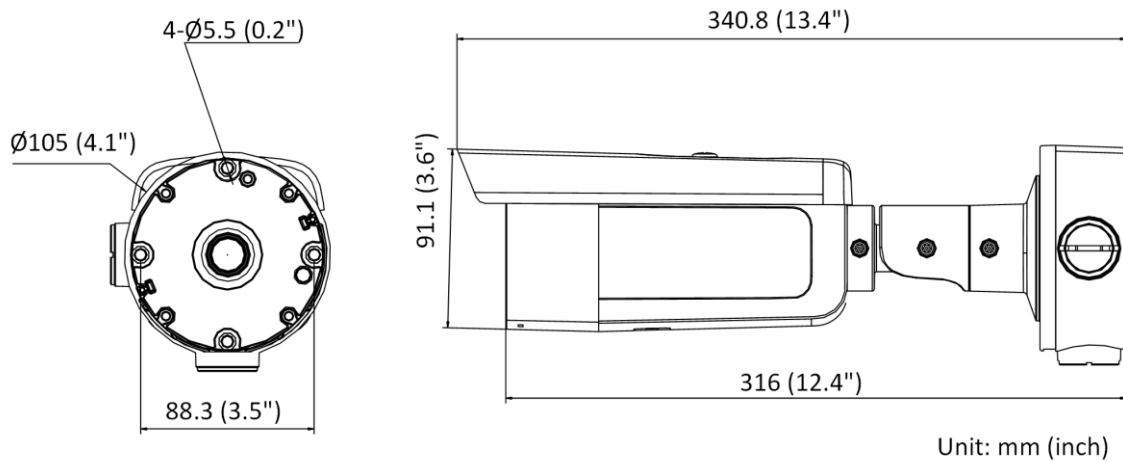

Approval

EMC	FCC SDoC (47 CFR Part 15, Subpart B); CE-EMC (EN 55032: 2015, EN 61000-3-2: 2014, EN 61000-3-3: 2013, EN 50130-4: 2011 +A1: 2014); RCM (AS/NZS CISPR 32: 2015); IC VoC (ICES-003: Issue 6, 2016); KC (KN 32: 2015, KN 35: 2015)
Safety	UL (UL 60950-1); CB (IEC 60950-1:2005 + Am 1:2009 + Am 2:2013, IEC 62368-1:2014); CE-LVD (EN 60950-1:2005 + Am 1:2009 + Am 2:2013, IEC 62368-1:2014); BIS (IS 13252(Part 1):2010+A1:2013+A2:2015); LOA (IEC/EN 60950-1)
Environment	CE-RoHS (2011/65/EU); WEEE (2012/19/EU); Reach (Regulation (EC) No 1907/2006)
Protection	IP67 (IEC 60529-2013), IK10 (IEC 62262:2002)

▪ Available Model

DS-2CD3B26G2T-IZHS (2.8 to 12 mm, 8 to 32 mm)

▪ Dimension