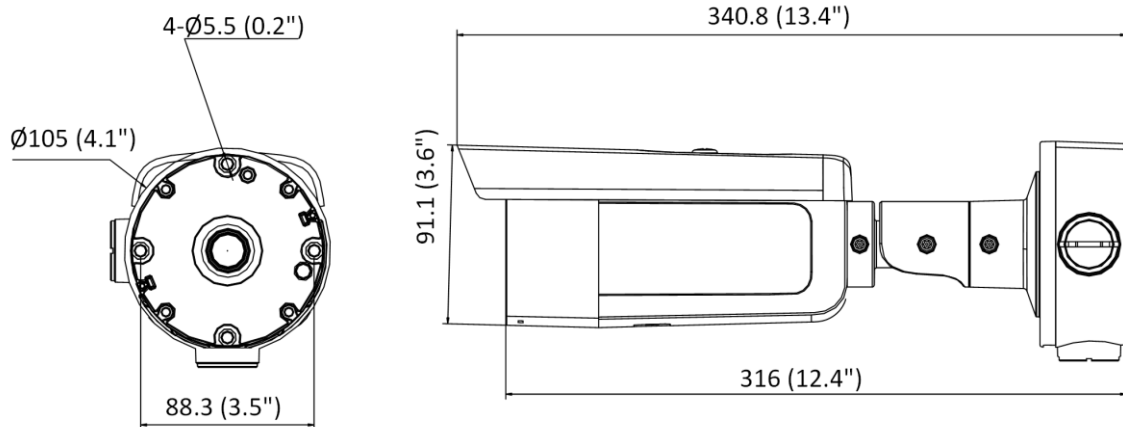

Safety	UL (UL 60950-1); CB (IEC 60950-1:2005 + Am 1:2009 + Am 2:2013, IEC 62368-1:2014); CE-LVD (EN 60950-1:2005 + Am 1:2009 + Am 2:2013, IEC 62368-1:2014); BIS (IS 13252(Part 1):2010+A1:2013+A2:2015); LOA (IEC/EN 60950-1)
Environment	CE-RoHS (2011/65/EU); WEEE (2012/19/EU); Reach (Regulation (EC) No 1907/2006)
Protection	IP67 (IEC 60529-2013), IK10 (IEC 62262:2002)

▪ Available Model

DS-2CD3626G2T-IZS (2.7 to 13.5 mm, 7 to 35 mm)

▪ Dimension

Unit: mm (inch)

▪ Accessory

▪ Included

DS-1260ZJ

Junction Box