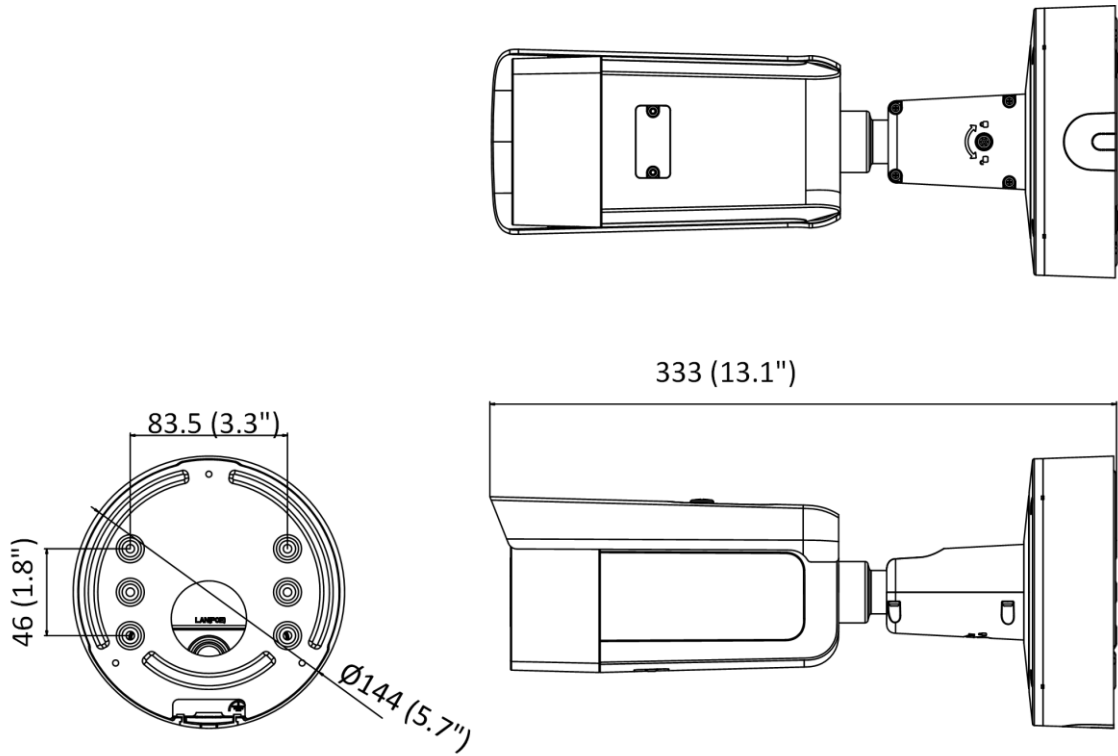

## ▪ Specification

Camera	
Image Sensor	1/2.8" Progressive Scan CMOS
Min. Illumination	0.002 Lux @ (F1.4, AGC ON), 0 Lux with IR on
Shutter Speed	1/3 s to 1/100,000 s
Slow Shutter	Yes
P/N	P/N
Wide Dynamic Range	120 dB
Day & Night	ICR Cut
Angle Adjustment	Pan: 0° to 355°, tilt: 0° to 90°, rotate: 0° to 360°
Lens	
Iris Type	Auto-Iris
Lens Mount	Ø14
Lens Type & FOV	2.7 to 13.5 mm: horizontal FOV 112.5° to 34°, vertical FOV 57.2° to 18.9°, diagonal FOV 138.1° to 39.1°
Aperture	F1.4
DORI	
DORI	D: 44 m, O: 17 m, R: 8 m, I: 4 m
Illuminator	
IR Range	Up to 60 m
Wavelength	850 nm
Smart Supplement Light	Yes
Video	
Max. Resolution	1920 × 1080
Main Stream	50Hz: up to 50 fps (1920 × 1080, 1280 × 720) 60Hz: up to 60 fps (1920 × 1080, 1280 × 720) *High frame rate is supported under certain settings.
Sub-Stream	50Hz: 25 fps (640 × 480, 640 × 360, 320 × 240) 60Hz: 30 fps (640 × 480, 640 × 360, 320 × 240)
Third Stream	50Hz: 15 fps (1280 × 720, 640 × 480, 640 × 360, 320 × 240) 60Hz: 15 fps (1280 × 720, 640 × 480, 640 × 360, 320 × 240)
Fourth Stream	50Hz: 15 fps (1280 × 720, 640 × 480, 640 × 360, 320 × 240) 60Hz: 15 fps (1280 × 720, 640 × 480, 640 × 360, 320 × 240) *Fourth stream is supported under certain settings.
Video Compression	Main stream: H.265/H.264/H.264+/H.265+ Sub-stream: H.265/H.264/MJPEG Third stream: H.265/H.264 Fourth stream: H.265/H.264/MJPEG
Video Bit Rate	32 Kbps to 8 Mbps
H.264 Type	Baseline Profile/Main Profile/High Profile
H.265 Type	Main Profile
H.264+	Main stream supports
H.265+	Main stream supports
Bit Rate Control	CBR/VBR

▪ **Available Model**

DS-2CD3626G2-IZS (2.7 to 13.5 mm)

▪ **Dimension**

Unit: mm (inch)

▪ **Accessory**

▪ **Optional**

DS-1275ZJ-S-SUS	DS-2251ZJ	DS-1476ZJ-SUS
Vertical Pole Mount	Pendant Mount	Corner Mount
		