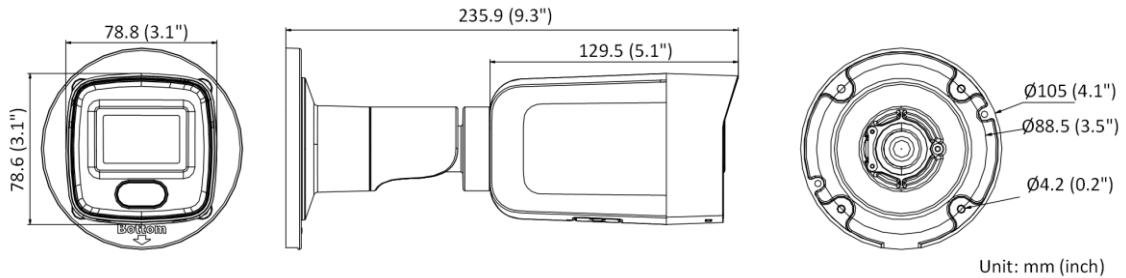

▪ **Available Model**

DS-2CD3026G2-IS (2.8/4/6 mm)

▪ **Dimension**

▪ **Accessory**

▪ **Optional**

DS-1276ZJ-SUS Corner Mount	DS-1280ZJ-S Junction Box	DS-1275ZJ-SUS Vertical Pole Mount