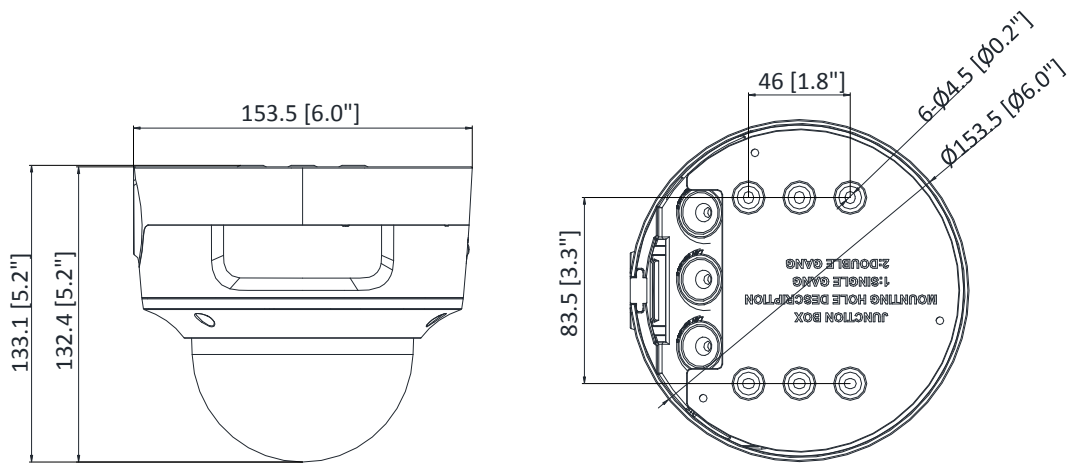

▪ **Dimension**

Unit: mm (inch)

▪ **Accessory**

DS-1476ZJ-SUS
Corner Mount

DS-1475ZJ-SUS
Vertical Pole Mount

DS-1227ZJ-DM37
Inceiling Mount

DS-1473ZJ-155B
Wall Mount