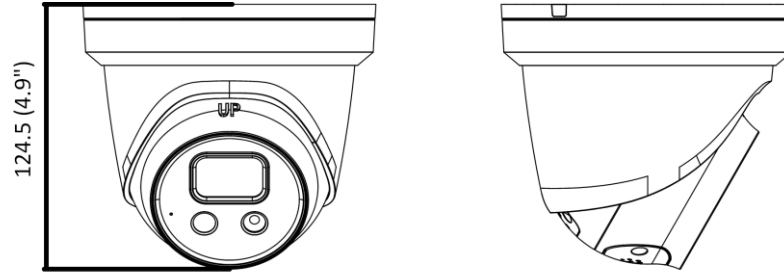

▪ **Dimension**

Unit: mm (inch)

▪ **Accessory**