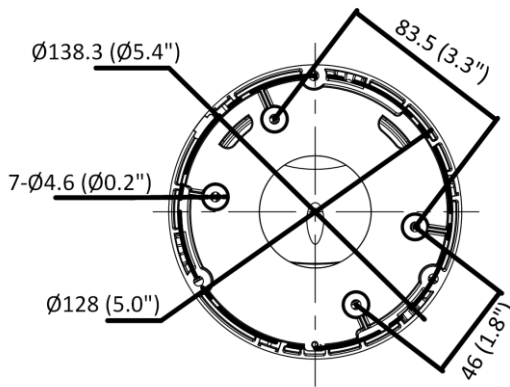

▪ **Dimension**

Unit: mm (inch)

▪ **Accessory**