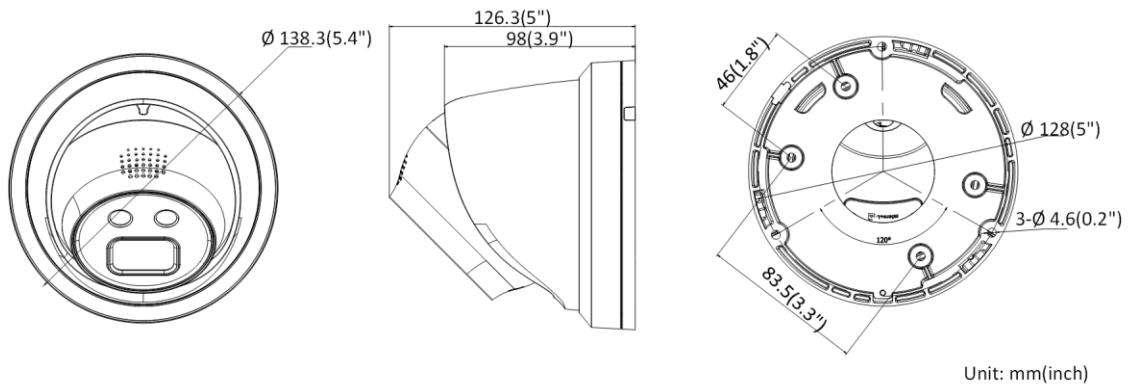

Dimensions	Camera: Φ 138.3 $\times$ 126.3 mm (Φ 5.4" $\times$ 5") With package: 170 $\times$ 170 $\times$ 150 mm (7" $\times$ 7" $\times$ 5.9")
Weight	Camera: 430 g (0.9 lb.) With package: 733 g (1.6 lb.)

Available Model

DS-2CD2346G1-I/SL (2.8/4/6/8 mm)

Dimension

Accessory