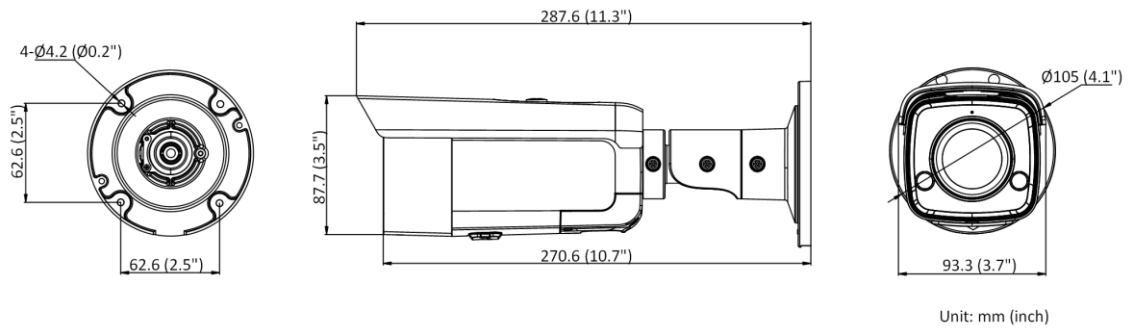

Dimension

Accessory

DS-1280ZJ-S
Junction Box

DS-1275ZJ-S-SUS
Vertical Pole Mount

DS-1276ZJ-SUS
Corner Mount

DS-1260ZJ
Junction Box

Distributed by

HIKVISION®

Headquarters

No.555 Qianmo Road, Binjiang District,
Hangzhou 310051, China
T +86-571-8807-5998
overseasbusiness@hikvision.com

Hikvision USA
T +1-909-895-0400
sales.usa@hikvision.com

Hikvision Australia
T +61-2-8599-4233
sales.au@hikvision.com

Hikvision India
T +91-22-28469900
sales@pramahikvision.com

Hikvision Canada
T +1-866-200-6690
sales.canada@hikvision.com

Hikvision Thailand
T +662-275-9949
sales.thailand@hikvision.com

Hikvision Europe
T +31-23-5542770
sales.eu@hikvision.com

Hikvision Italy
T +39-0438-6902
info.it@hikvision.com

Hikvision Brazil
T +55 11 3318-0050
Latam.support@hikvision.com

Hikvision Turkey
T +90 (216)521 7070- 7074
sales.tr@hikvision.com

Hikvision Malaysia
T +601-7652-2413
sales.my@hikvision.com

Hikvision UK & Ireland
T +01628-902140
sales.uk@hikvision.com

Hikvision South Africa
Tel: +27 (10) 0351172
sale.africa@hikvision.com

Hikvision France
T +33(0)1-85-330-450
info.fr@hikvision.com

Hikvision Kazakhstan
T +7-727-9730667
nikia.panfilov@hikvision.ru

Hikvision Vietnam
T +84-974270888
sales.vt@hikvision.com

Hikvision UAE
T +971-4-4432090
sales.me@hikvision.com

Hikvision Singapore
T +65-6684-4718
sg@hikvision.com

Hikvision Spain
T +34-91-737-16-55
info.es@hikvision.com

Hikvision Tashkent
T +99-87-1238-9438
uzb@hikvision.ru

Hikvision Hong Kong
T +852-2151-1761
info.hk@hikvision.com

Hikvision Russia
T +7-495-669-67-99
saleru@hikvision.com

Hikvision Korea
T +82-(0)31-731-8817
sales.korea@hikvision.com