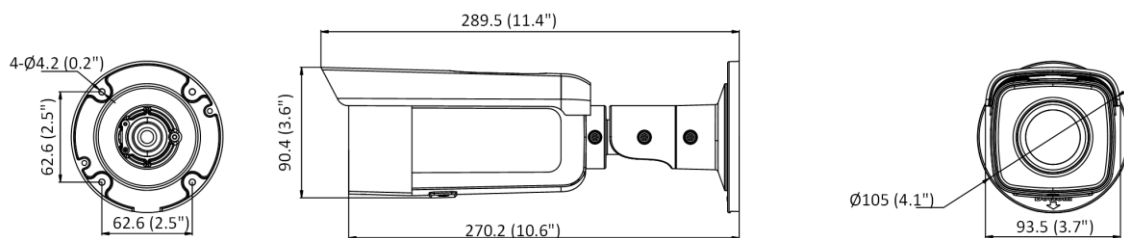

▪ Available Model

DS-2CD2T46G2-2I(2.8mm, 4mm, 6mm)

DS-2CD2T46G2-4I(2.8mm, 4mm, 6mm)

▪ Dimension

Unit: mm (inch)