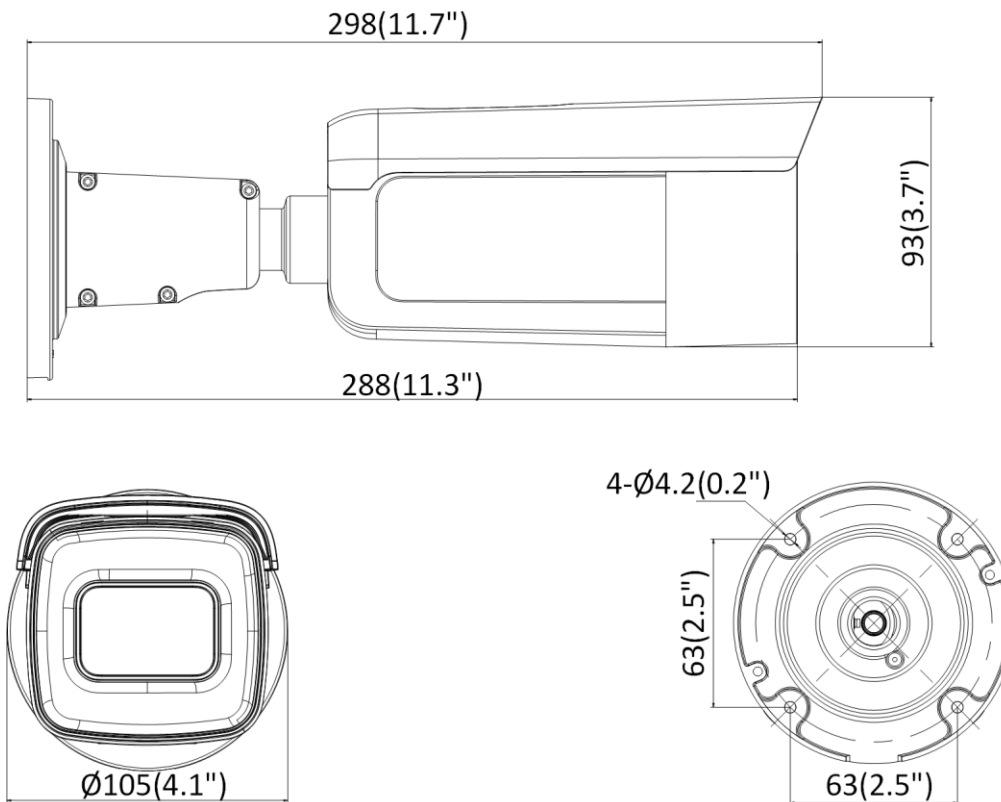

| | |
|----------------------------------|--|
| Startup and Operating Conditions | -30 °C to 60 °C (-22 °F to 140 °F), humidity 95% or less (non-condensing) |
| Storage Conditions | -30 °C to 60 °C (-22 °F to 140 °F), humidity 95% or less (non-condensing) |
| Power Supply | 12 VDC ± 25%, Φ5.5 mm coaxial power plug; reverse polarity protection; PoE (802.3at, class 4) |
| Power Consumption and Current | 12 VDC, 1.12 A, max. 13.5 W; PoE (802.3at, 42.5 V to 57 V), 0.5 A to 0.3 A, max. 15 W |
| Material | Metal |
| Dimensions | Camera: Φ105 × 298 mm (Φ4.1" × 11.7") With package: 385 × 190 × 180 mm (15.2" × 7.5" × 7.1") |
| Weight | Camera: approx. 1360 g (3 lb.) With package: approx. 1960 g (4.3 lb.) |
| Approval | |
| EMC | FCC (47 CFR Part 15, Subpart B); CE-EMC (EN 55032: 2015, EN 61000-3-2: 2014, EN 61000-3-3: 2013, EN 50130-4: 2011 +A1: 2014); RCM (AS/NZS CISPR 32: 2015); IC (ICES-003: Issue 6, 2016); KC (KN 32: 2015, KN 35: 2015) |
| Safety | UL (UL 60950-1); CB (IEC 60950-1:2005 + Am 1:2009 + Am 2:2013); CE-LVD (EN 60950-1:2005 + Am 1:2009 + Am 2:2013); BIS (IS 13252(Part 1):2010+A1:2013+A2:2015); LOA (IEC/EN 60950-1) |
| Chemistry | CE-RoHS (2011/65/EU); WEEE (2012/19/EU); Reach (Regulation (EC) No 1907/2006) |
| Protection | Ingress protection: IP67 (IEC 60529-2013), IK10(IEC 62262:2002) |

* Listed resolutions are only selectable options. It does not mean that all streams can work at their maximum resolution at the same time.

Available Model

DS-2CD2686G2T-IZS (2.8 to 12 mm)

Dimension

Unit: mm(inch)