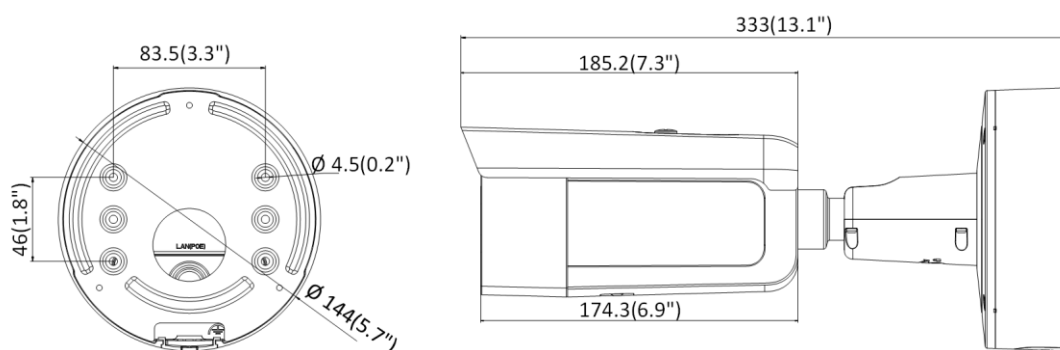

Startup and Operating Conditions	-30 °C to 60 °C (-22 °F to 140 °F), humidity 95% or less (non-condensing)
Storage Conditions	-30 °C to 60 °C (-22 °F to 140 °F), humidity 95% or less (non-condensing)
Power Supply	12 VDC \pm 25%, two-core terminal block; reverse polarity protection; PoE (802.3at, class 4)
Power Consumption and Current	12 VDC, 1.12 A, max. 13.5 W; PoE (802.3at, 42.5 V to 57 V), 0.5 A to 0.3 A, max. 15 W
Material	Metal
Dimensions	Camera: Φ 144 \times 333 mm (Φ 5.7" \times 13.1") With package: 385 \times 190 \times 180 mm (15.2" \times 7.5" \times 7.1")
Weight	Camera: approx. 1430 g (3.2 lb.) With package: approx. 2490 g (5.5 lb.)
Approval	
EMC	FCC (47 CFR Part 15, Subpart B); CE-EMC (EN 55032: 2015, EN 61000-3-2: 2014, EN 61000-3-3: 2013, EN 50130-4: 2011 +A1: 2014); RCM (AS/NZS CISPR 32: 2015); IC (ICES-003: Issue 6, 2016); KC (KN 32: 2015, KN 35: 2015)
Safety	UL (UL 60950-1); CB (IEC 60950-1:2005 + Am 1:2009 + Am 2:2013); CE-LVD (EN 60950-1:2005 + Am 1:2009 + Am 2:2013); BIS (IS 13252(Part 1):2010+A1:2013+A2:2015); LOA (IEC/EN 60950-1)
Chemistry	CE-RoHS (2011/65/EU); WEEE (2012/19/EU); Reach (Regulation (EC) No 1907/2006)
Protection	Ingress protection: IP66 (IEC 60529-2013), IK10(IEC 62262:2002)

* Listed resolutions are only selectable options. It does not mean that all streams can work at their maximum resolution at the same time.

Available Model

DS-2CD2686G2-IZS (2.8 to 12 mm)

Dimension

Unit: mm(inch)