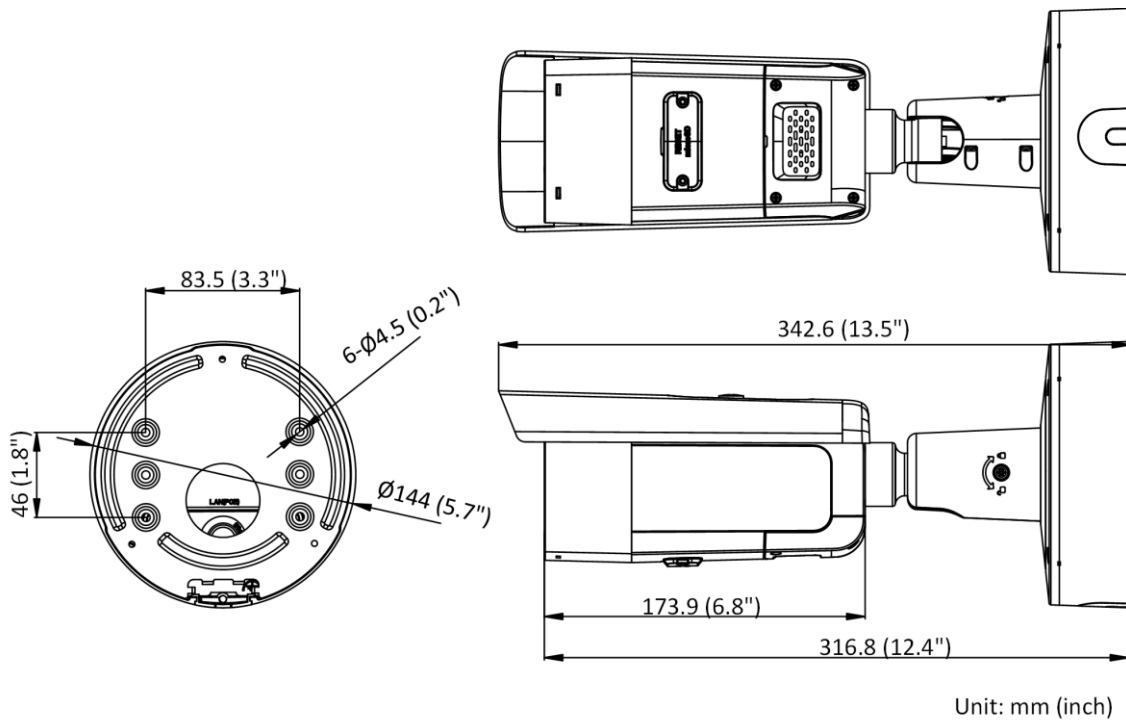

▪ **Dimension**

▪ **Accessory**

DS-1476ZJ-SUS
Corner Mount