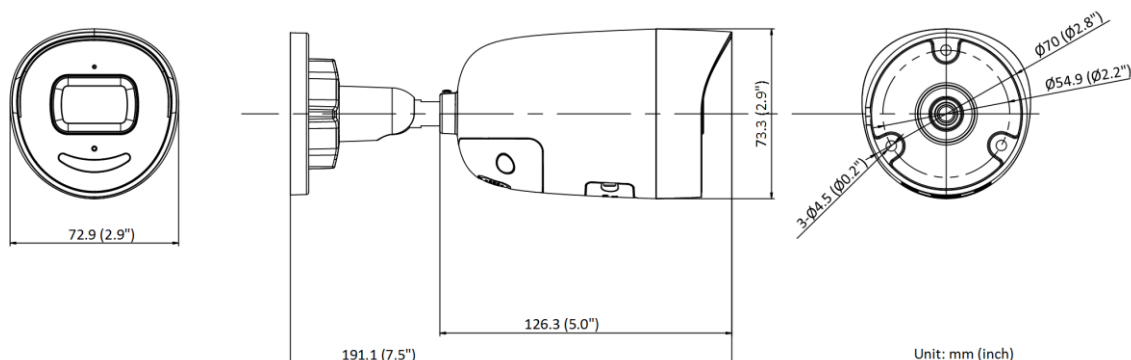

▪ Available Model

DS-2CD2026G2-IU/SL(2.8 mm, 4 mm, 6 mm)

▪ Dimension